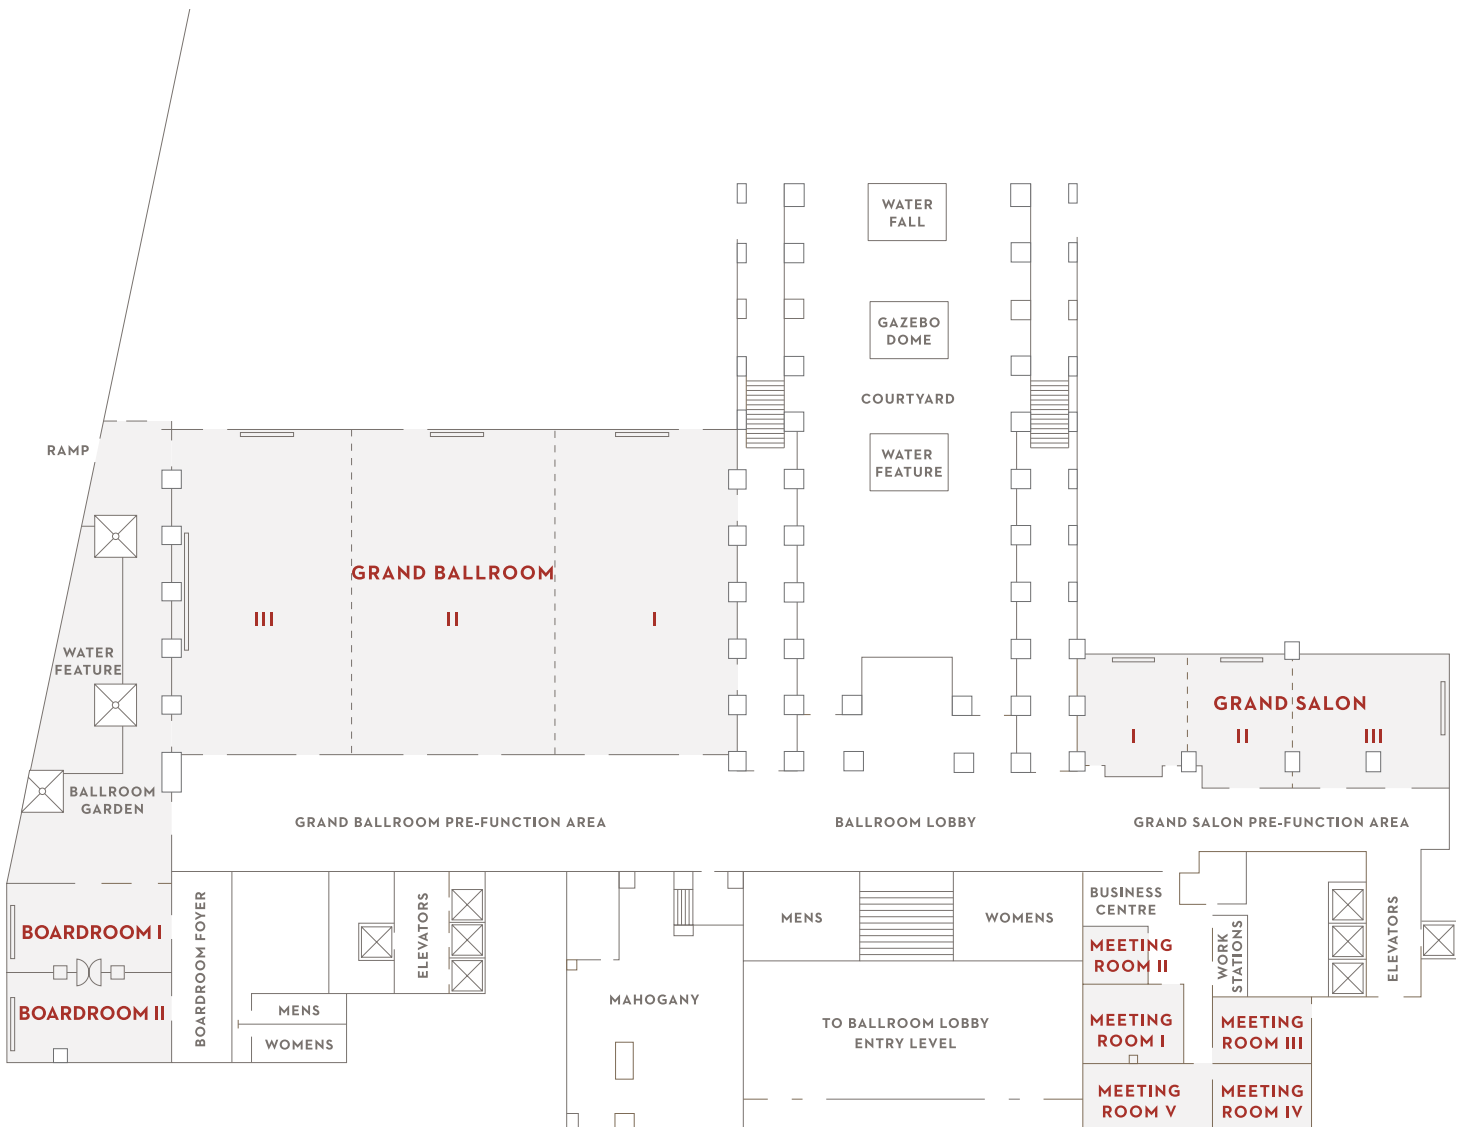

GRAND HYATT MUMBAI

Off Western Express Highway
Santacruz (East), Mumbai 400055, India

+91 22 6676 1234 TELEPHONE

+91 22 6676 1235 FAX

mumbai.grand@hyatt.com

mumbai.grand.hyatt.com

GRAND | HYATT™

FLOOR PLAN Ballroom Level

Lobby Level