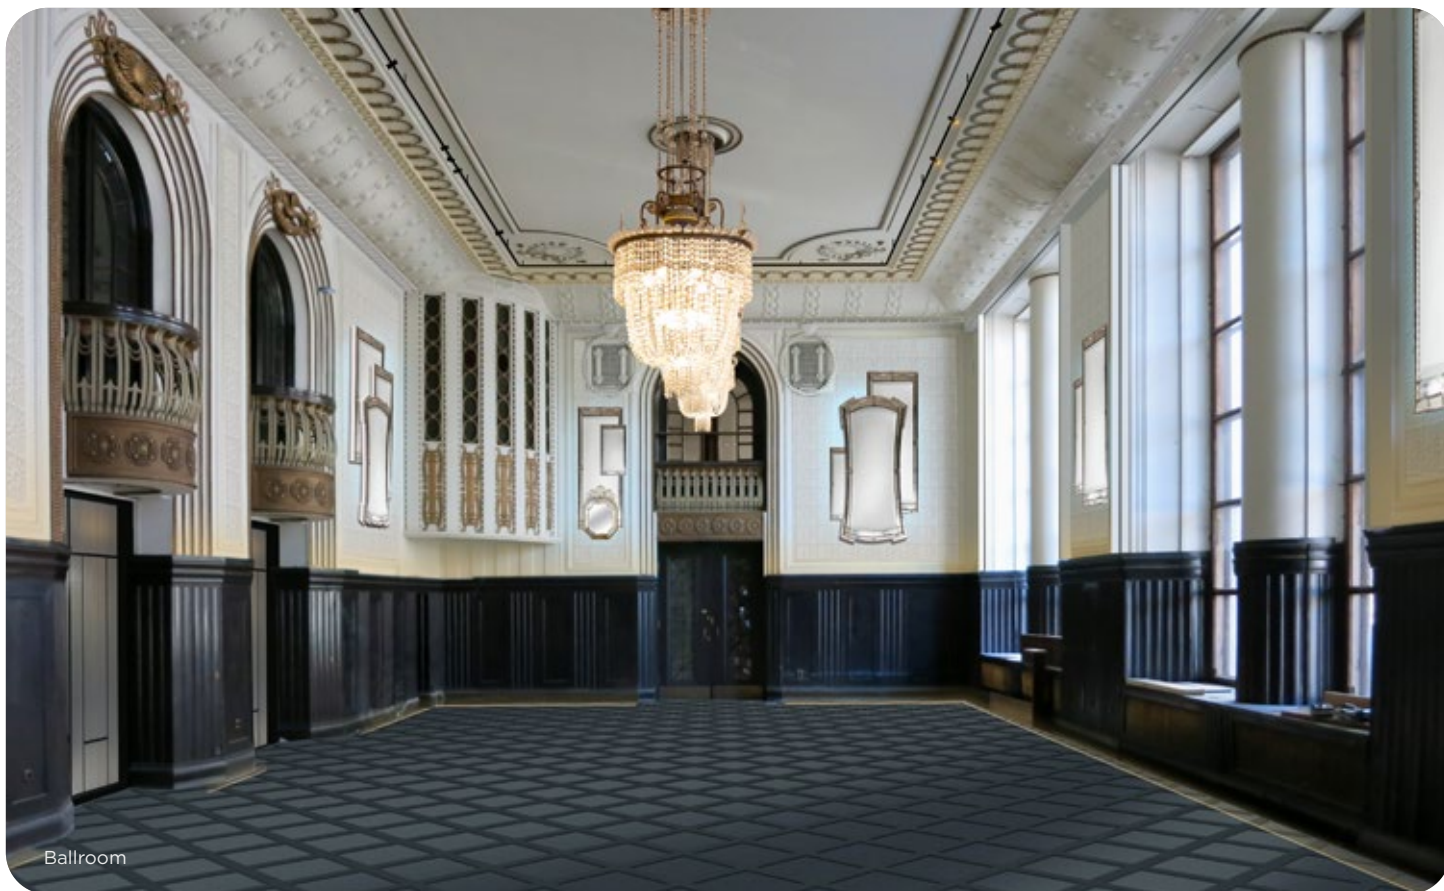

In spring 2024, Helsinki welcomes the first NH Collection hotel in Finland and the second hotel of Minor Hotels in the Nordics. The new NH Collection Helsinki Grand Hansa hotel will combine two of the city's most iconic and recognisable buildings: the Kaleva building (known as the Hotel Seurahuone) and the New Student House (home to the famous Hansa Hotel between 1924-1968), as well as a more recently constructed extension. The hotel's Grand Ballroom witnessed the most opulent banquets, remarkable concerts, and literary events among other notable celebrations and social gatherings. Grand Hansa is a landmark that blends magnificent architecture with a glorious heritage and tells stories about the city's history and growth. After the renovation, the enduring cultural symbol of the capital will unveil the elegance of the past and comfort of the present with superior amenities and services.

CONTACT FOR GROUP BOOKINGS

groups.nhcollectionhelsinki@nh-hotels.com
+49 (0)30 223 85017

[nh-collection.com](https://www.nh-collection.com)

Rooms with a soul

224 rooms and suites are well equipped and exquisitely designed to provide modern comfort surrounded by Scandinavian design. A wide range of facilities include flat-screen TV, Chromecast, Nespresso machine, minibar and safe. Guests stay connected with complimentary high-speed WiFi. All the spaces are warm and welcoming, and some have stunning views over the historic building of Central Station. Fully relax in the rain showers and enjoy a peaceful night's sleep with thoughtful amenities designed to ensure extraordinary comfort.

Room type	N° Rooms
Superior	74
Deluxe	79
Premium	25
Premium XL	41
Suites	4
Presidential suite	1

Ballroom

Inspiring meetings and events

NH Collection Helsinki Grand Hansa offers over 700 square metres of event spaces and nine flexible meeting rooms, including an impressive Ballroom ideal for high-end events.