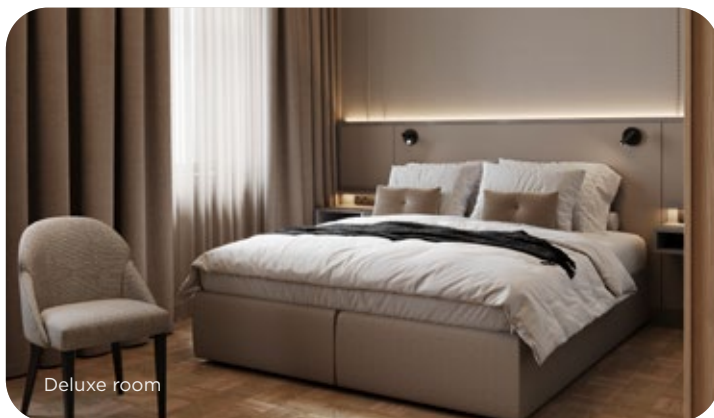

In spring 2024, Helsinki welcomes the first NH Collection hotel in Finland and the second hotel of Minor Hotels in the Nordics. The new NH Collection Helsinki Grand Hansa hotel will combine two of the city's most iconic and recognisable buildings: the Kaleva building (known as the Hotel Seurahuone) and the New Student House (home to the famous Hansa Hotel between 1924-1968), as well as a more recently constructed extension. The hotel's Grand Ballroom witnessed the most opulent banquets, remarkable concerts, and literary events among other notable celebrations and social gatherings. Grand Hansa is a landmark that blends magnificent architecture with a glorious heritage and tells stories about the city's history and growth. After the renovation, the enduring cultural symbol of the capital will unveil the elegance of the past and comfort of the present with superior amenities and services.

CONTACT FOR GROUP BOOKINGS

groups.nhcollectionhelsinki@nh-hotels.com
+49 (0)30 223 85017

[nh-collection.com](https://www.nh-collection.com)

Rooms with a soul

224 rooms and suites are well equipped and exquisitely designed to provide modern comfort surrounded by Scandinavian design. A wide range of facilities include flat-screen TV, Chromecast, Nespresso machine, minibar and safe. Guests stay connected with complimentary high-speed WiFi. All the spaces are warm and welcoming, and some have stunning views over the historic building of Central Station. Fully relax in the rain showers and enjoy a peaceful night's sleep with thoughtful amenities designed to ensure extraordinary comfort.

Room type	N° Rooms
Superior	74
Deluxe	79
Premium	25
Premium XL	41
Suites	4
Presidential suite	1

Ballroom

Inspiring meetings and events

NH Collection Helsinki Grand Hansa offers over 700 square metres of event spaces and nine flexible meeting rooms, including an impressive Ballroom ideal for high-end events.