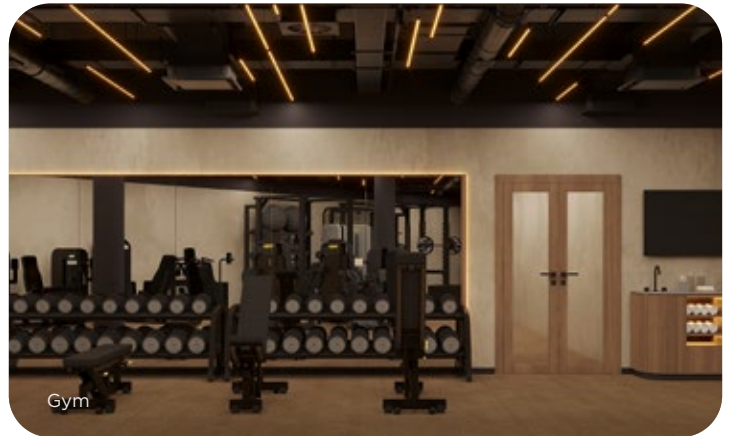

Facilities & Services

A range of first-class facilities is available to make your stay in Helsinki memorable. Start the day with a breakfast buffet featuring local and international specialties, keep up your fitness in the over 300 sqm fully equipped gym or enjoy gastronomic highlights in the lobby bar and hotel restaurant. The extensive spa facilities with 4 treatment rooms, Finnish sauna, steam room, infra-red sauna are the perfect place to unwind after business meetings or a day strolling around the city. A glass of labeled champagne with 360 degree view over the city at the Kupoli bar will be the cherry on top to a stay where all your needs will be taken care of.