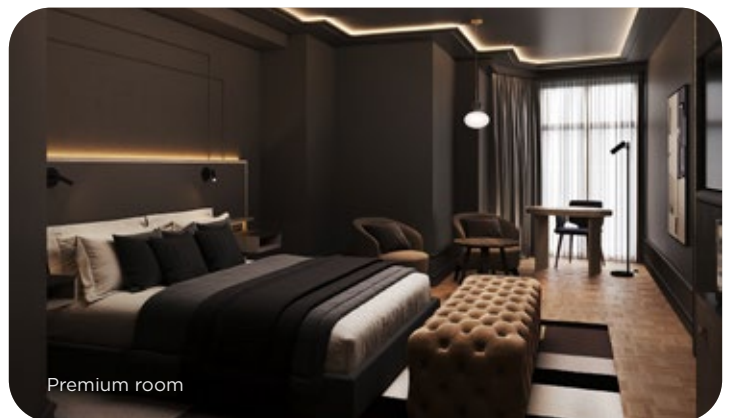

In spring 2024, Helsinki welcomes the first NH Collection hotel in Finland and the second hotel of Minor Hotels in the Nordics. The new NH Collection Helsinki Grand Hansa hotel will combine two of the city's most iconic and recognisable buildings: the Kaleva building (known as the Hotel Seurahuone) and the New Student House (home to the famous Hansa Hotel between 1924-1968), as well as a more recently constructed extension. The hotel's Grand Ballroom witnessed the most opulent banquets, remarkable concerts, and literary events among other notable celebrations and social gatherings. Grand Hansa is a landmark that blends magnificent architecture with a glorious heritage and tells stories about the city's history and growth. After the renovation, the enduring cultural symbol of the capital will unveil the elegance of the past and comfort of the present with superior amenities and services.

CONTACT FOR GROUP BOOKINGS

groups.nhcollectionhelsinki@nh-hotels.com
+49 (0)30 223 85017

[nh-collection.com](https://www.nh-collection.com)

Rooms with a soul

224 rooms and suites are well equipped and exquisitely designed to provide modern comfort surrounded by Scandinavian design. A wide range of facilities include flat-screen TV, Chromecast, Nespresso machine, minibar and safe. Guests stay connected with complimentary high-speed WiFi. All the spaces are warm and welcoming, and some have stunning views over the historic building of Central Station. Fully relax in the rain showers and enjoy a peaceful night's sleep with thoughtful amenities designed to ensure extraordinary comfort.

Room type	N° Rooms
Superior	74
Deluxe	79
Premium	25
Premium XL	41
Suites	4
Presidential suite	1

Ballroom

Inspiring meetings and events

NH Collection Helsinki Grand Hansa offers over 700 square metres of event spaces and nine flexible meeting rooms, including an impressive Ballroom ideal for high-end events.