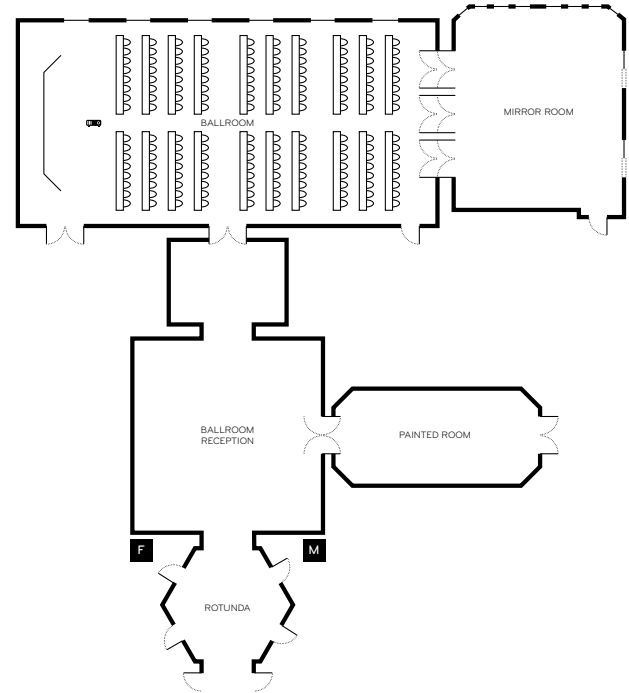

The Ballroom Reception area is a fine, well proportioned room designed in the 1930s that can be used in its own right for receptions and informal meetings and is adjoined by the smaller Painted Room in classic Art Deco style.

Claridge's embodies the essence of English style and timeless glamour, and offers a world of stunning design and flawless service unmatched anywhere else. All 203 suites and rooms are individually designed and supremely comfortable. Relax, be pampered or simply enjoy a peaceful night's sleep before or after your event.

The Ballroom Reception

Reception	250
Dimensions	9.75 x 9.75m / 95m² 32 x 32ft / 1024ft²

The Ballroom

Breakfast, Lunch or Dinner	250
Reception	400
Dinner dance	220
Boardroom style meeting	62
Classroom style meeting	168
U-shaped meeting	120
Theatre style meeting	300
Hollow square	96
Dimensions	24.1 x 11.9m / 286m² 87 x 43ft / 3706ft²

The Mirror Room

Breakfast, Lunch or Dinner	20-96*
Reception	120
Boardroom style meeting	30
Classroom style meeting	66
U-shaped meeting	40
Theatre style meeting	80
Dimensions	11 x 10.4m / 114m² 40 x 38ft / 1499ft²

*When adjoining room is used for cocktails

BROOK STREET, MAYFAIR, LONDON, W1K 4HR
TOLL FREE UK 00 800 800 72869 US 011 800 800 72869*
TEL +44 (0)20 7409 6500 FAX +44 (0)20 7872 8092
GROUPS@CLARIDGES.CO.UK CLARIDGES.CO.UK

*May not be available on all telecommunication networks