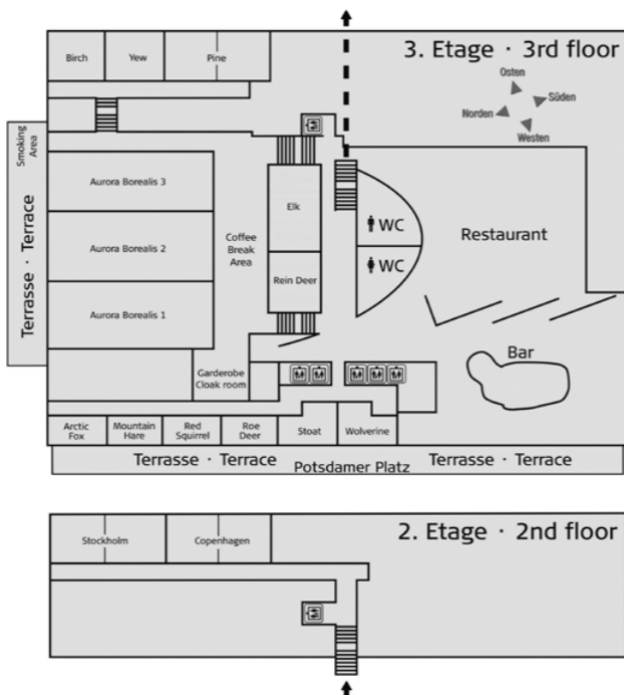

Room plan conference area

Traffic connections and parking

- Garage with 60 parking spaces (30 west and 30 east)
- 16 e-charging stations
- Public parking garage (4,000 spaces), within walking distance
- Subway station U2 Mendelssohn-Bartholdy-Park in front of the door
- Central location with good connections to the trade fair
- Buses can be brought directly to the door even for large groups

Contact

Our Convention Sales Team will be happy to assist you with booking inquiries:

- 030 7007792491
- convention.potsdamerplatz@scandichotels.com

ENQUIRE NOW

Accessibility
certified

SCANDIC BERLIN POTSDAMER PLATZ

Gabriele-Tergit-Promenade 19 • 10963 Berlin

Tel. +49 30 7007790 • Fax: +49 30 7007792211

potsdamerplatz@scandichotels.com • scandichotels.com/potsdamerplatz

Scandic Berlin Potsdamer Platz • scandichotels

Scandic