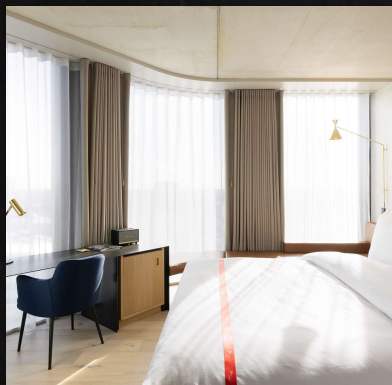

Ruby | EMMA

Lean Luxury

Design hotel in Amstelkwartier,
valuable high quality rooms

160 SEC

Fast check-in, no
check-out necessary

Lean Luxury rooms with open bathrooms,
premium mattresses and linens

Located close to De Pijp, RAI & Amsterdam
Zuid, exceptionally well-connected

TRUE
HIGHSPEED
Wi-Fi icon

Glass rain shower, specially-created
amenities, marble sinks

Ruby Emma Hotel // Amstelvljetstraat 4 // 1096 GG Amsterdam

www.ruby-hotels.com

Focus on the essential: a location in the heart of Amstelkwartier, top design and high-quality furnishing. The interior combines elegance with nonchalance. High-quality wood furnishings, open bathrooms with marble sinks, oak-wood plank flooring and dimmable lights create a cosy atmosphere.

LOCATION

- 200m away from Spaklerweg Metro station
- 10 min by train to Amsterdam Centraal station, 30 min to the airport
- Situated close to De Pijp, Amsterdam Zuid and RAI

LEAN, LOVELY AND GREEN

- Exclusive vintage furniture and design furnishings
- Extra-large beds with pocket-spring mattresses and cosy duvets
- Rainfall shower and soft terry towels
- Specially created high-quality aromatherapeutic Ruby Care bathroom amenities
- LEED Platinum certified (Leadership in Energy & Environmental Design)

ROOM TYPE	ROOM COUNT	SIZE IN M ²
COSY	74	22
LOVELY	112	24
MATE (twin beds)	49	25
WOW	17 (incl. 4 wheelchair)	25 (35)
LOFT	23	35
RESIDENT (2 rooms)	11	47

MAKE IT YOUR OWN STORY

- Unlimited free high-speed WiFi
- 42-inch full HD LED-TV with wide range of satellite channels