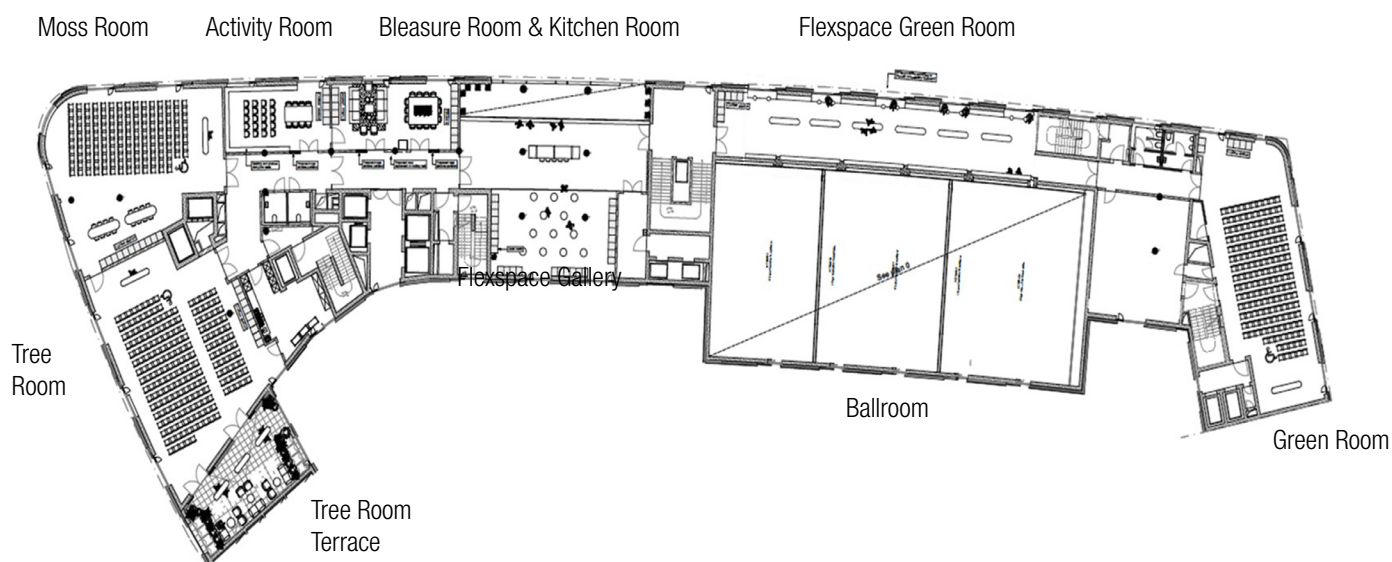

Room plan conference area

SCANDIC FRANKFURT HAFENPARK

Eytelweinstraße 1 • 60314 Frankfurt am Main

Tel. +49 69 2197770 • hafenpark@scandichotels.com

scandichotels.com/hafenpark

📍 Scandic Frankfurt Hafenpark • 📷 scandicfrankfurthafenpark