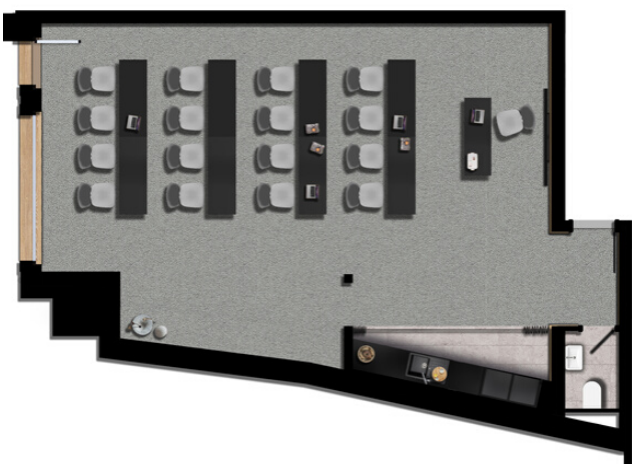

## Conference room CORDELETTE

POSSIBLE MEETING ROOM SET UPS

## **Hollow square style**

maximum of people - 24

## **U-Shape style**

maximum of people - 20

## **Boardroom style**

maximum of people - 24