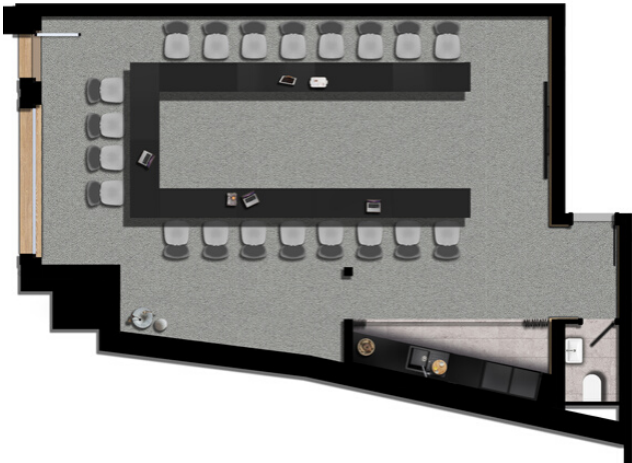

## Conference room CORDELETTE

POSSIBLE MEETING ROOM SET UPS

## **Hollow square style**

maximum of people - 24

## **U-Shape style**

maximum of people - 20

## **Theatre style**

maximum of people - 36