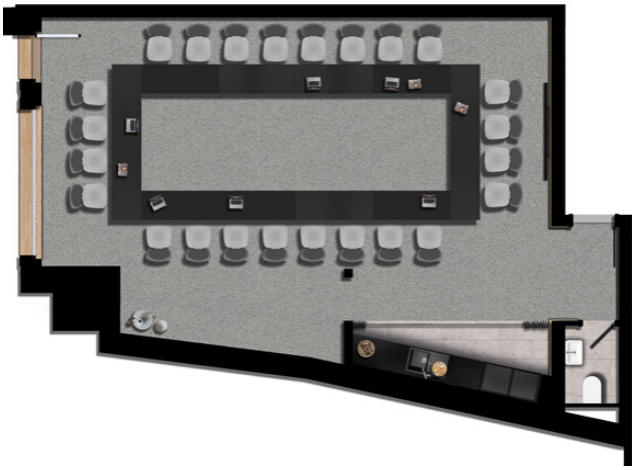

## Conference room CORDELETTE

POSSIBLE MEETING ROOM SET UPS

## **Hollow square style**

maximum of people - 24

## **Boardroom style**

maximum of people - 24

## **Theatre style**

maximum of people - 36