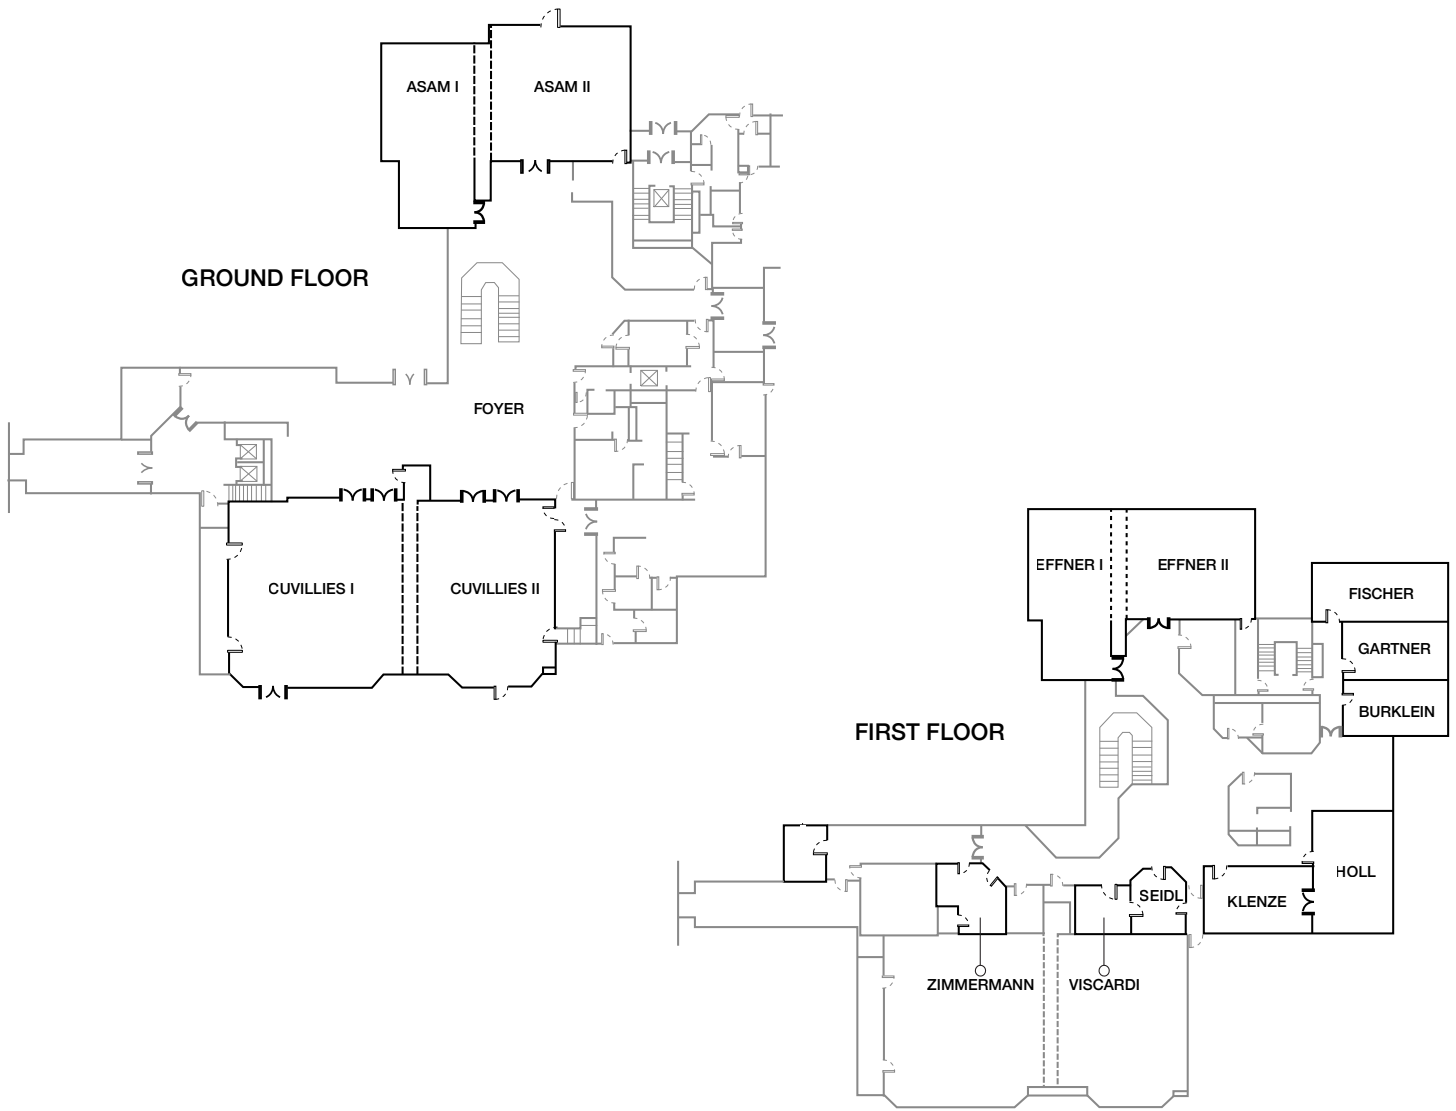

SHERATON
Munich Arabellapark Hotel

Where The World Comes Together: Explore Munich

ROOM DIMENSIONS AND SEATING CAPACITY

	CLASSROOM	BLOCK	U-SHAPE	THEATRE	BANQUET	AREA IN SQ FT	LENGTH IN FT	WIDTH IN FT	HEIGHT IN FT
CUVILLIES	324	84	93	456	320	4280	98.4	44.9	19.7
CUVILLIES I	144	42	51	209	160	2255	46.6	44.9	19.7
CUVILLIES II	108	36	39	172	120	1792	37.7	32.2	19.7
ASAM	159	54	60	247	190	2524	64.0	19.7	10.0
ASAM I	68	42	39	122	70	1119	50.9	32.2	10.0
ASAM II	80	30	36	161	90	1412	38.5	31.8	10.0
EFFNER	130	54	60	243	190	2497	67.6	31.8	9.70
EFFNER I	57	42	39	122	70	1123	49.4	27.9	9.70
EFFNER II	72	30	36	140	90	1231	38.4	31.8	9.70
FISCHER	36	30	27	56	30	552	37.7	16.2	9.70
GÄRTNER	24	24	21	51	20	479	30.3	18.0	9.70
BÜRKLEIN	24	24	21	51	20	473	30.3	15.9	9.70
HOLL	45	24	24	77	60	732	34.9	22.5	9.70
KLENZE	30	24	21	63	30	559	31.8	18.7	9.70
SEIDL	-	10	-	-	-	277	18.4	16.7	9.70
VISCARDI	-	8	-	-	-	200	15.1	12.8	9.70
ZIMMERMANN	-	11	-	-	-	327	19.4	13.5	9.70
FOYER OG	-	-	-	-	-	3557	-	-	9.50
FOYER EG	-	-	-	-	-	4930	-	-	10.2

THE BEST WORK IS DONE TOGETHER

Maximize your time in Munich at the Sheraton Munich Arabellapark Hotel and beyond. Two spacious foyers and 14 rooms for up to 500 participants are at your disposal. In collaboration with The Westin Grand Munich across the road, the two locations together are one of the largest hotel convention centers in Europe offering 35 meeting rooms and 1,073 guest rooms. In addition, take advantage of our cutting-edge fitness center and pool on the 22nd floor. Our restaurants Rostige Kuh and SixtySix pamper your plate with fresh, seasonal vitality foods and alpine cuisine. The stylish Bar5 offers personal service and regional quality products, lovingly served.