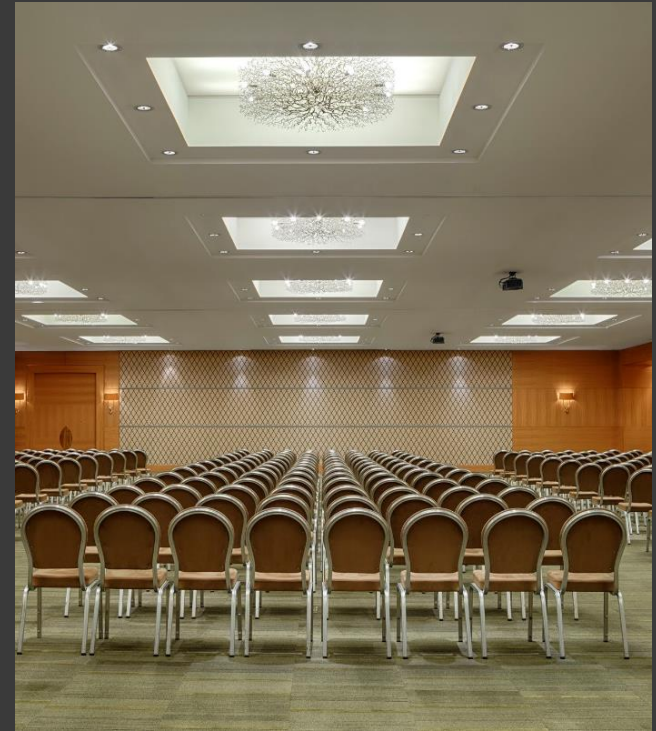

OVERVIEW

ATRIUM LEVEL

SHERATON BOARD ROOMS

GULLIVERS & BANQUETING

SHERATON GUESTROOMS

SHERATON CLUB

SHERATON FITNESS

Galaxy Conference Hall

The Galaxy is our largest meeting room and features 714 sqm of meeting space with a ceiling of 3,8m.

This conference hall is the most spacious of the hotel and can accommodate up to 450 guests for dinner and 750 people in theater setting.

If desired, the Galaxy can be subdivided into 3 separate rooms and extended to include two additional breakout rooms. The possibility to add the hotel's Atrium creates 782 sqm of extra meeting space.