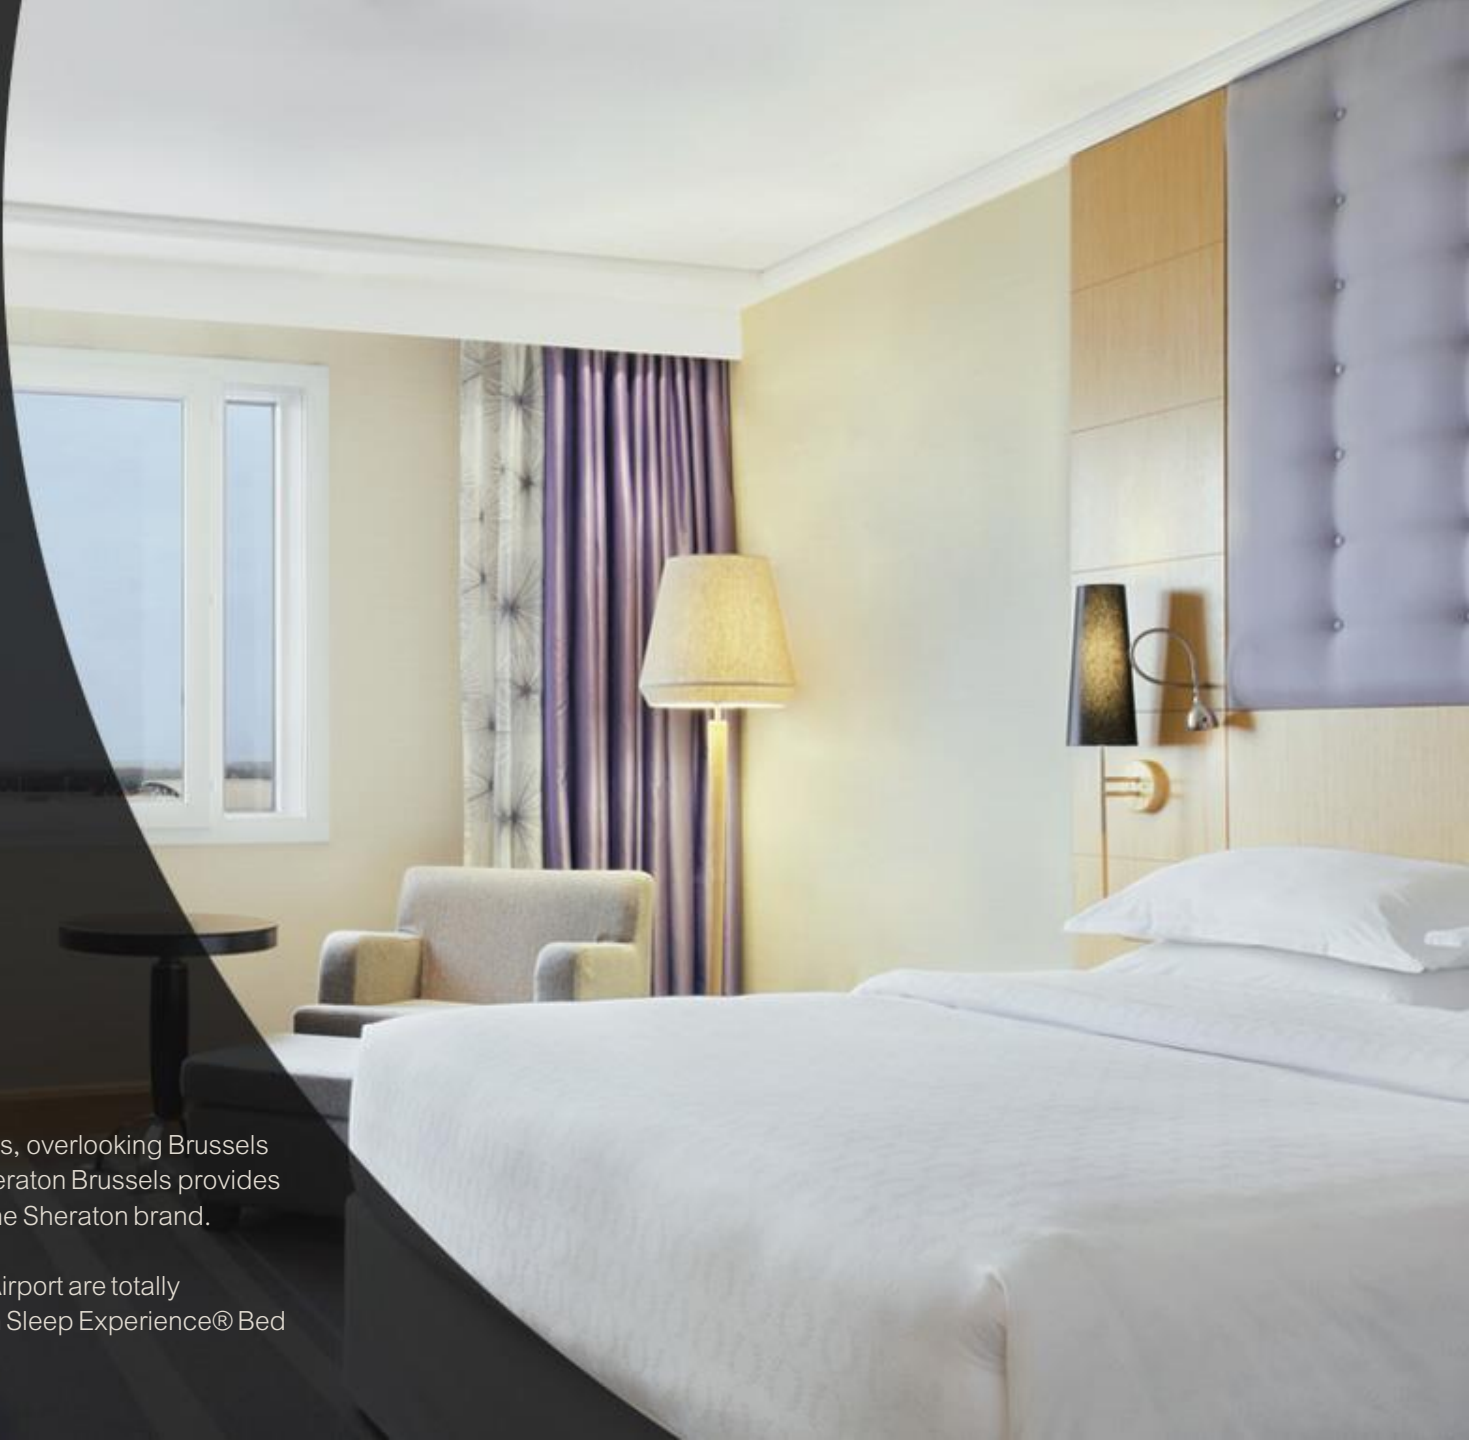

SHERATON

Brussels Airport Hotel

OVERVIEW

ATRIUM LEVEL

SHERATON BOARD ROOMS

GULLIVERS & BANQUETING

SHERATON GUESTROOMS

SHERATON CLUB

SHERATON FITNESS

Sheraton Guestrooms

With its 294 guestrooms and suites, overlooking Brussels Airport and the hotel's Atrium, Sheraton Brussels provides guests the highest standards of the Sheraton brand.

The rooms at Sheraton Brussels Airport are totally soundproof, provide the Sheraton Sleep Experience® Bed and a fully equipped bathroom.

SHERATON

Brussels Airport Hotel

OVERVIEW

ATRIUM LEVEL

SHERATON BOARD ROOMS