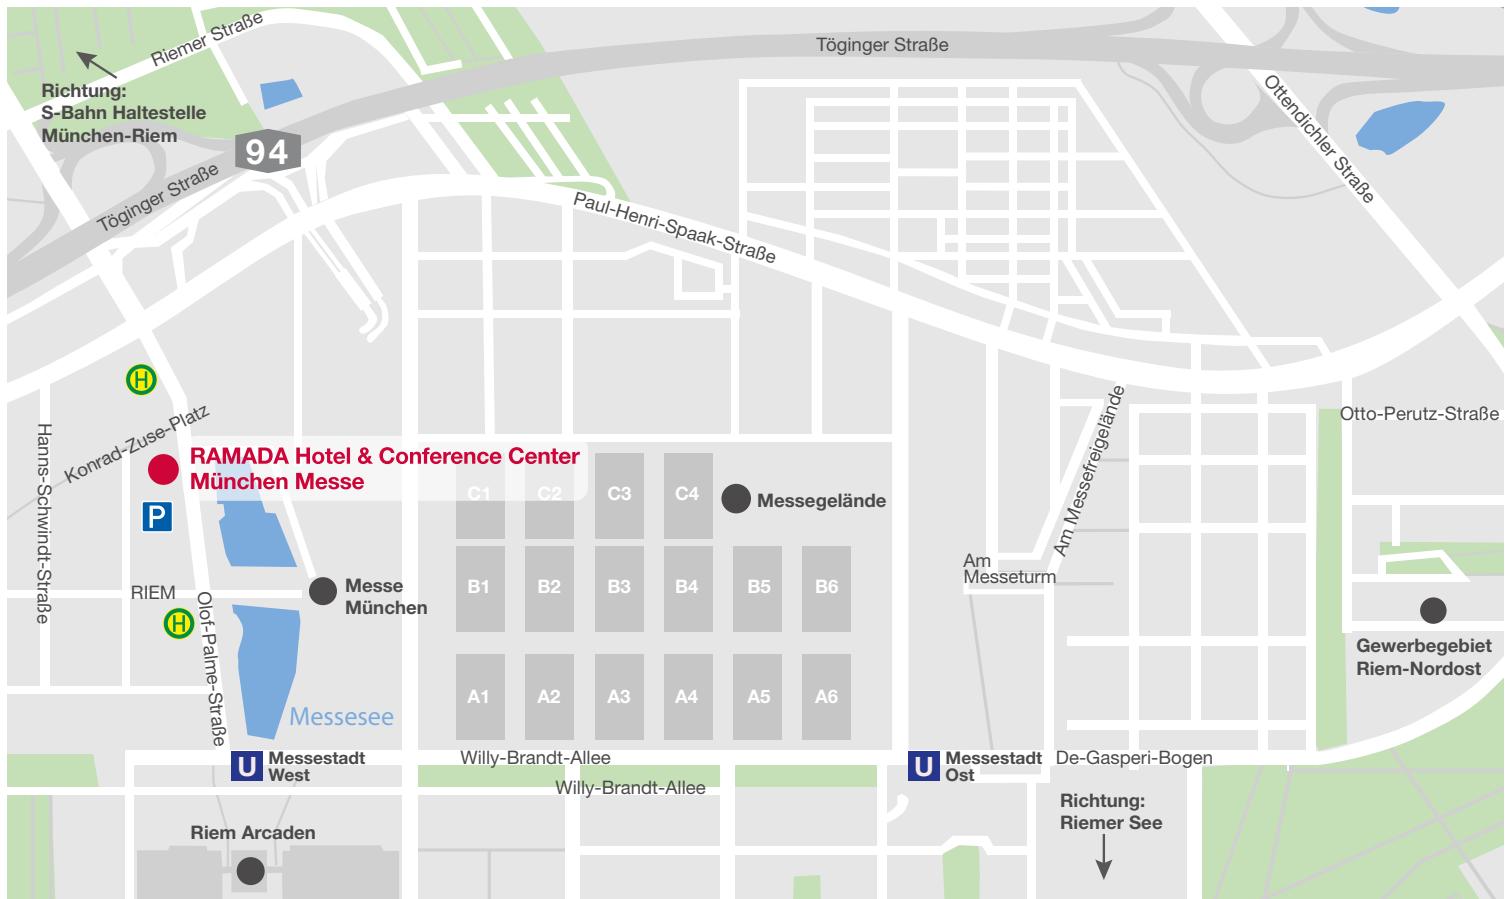

# Directions

### From North

Drive on the A9, keep right, follow the signs to Salzburg/Österreich/Italien/Innsbruck and continue on the A99. At the exit München-Ost, keep right and take the A94 towards Munich. After approximately 6 km you exit the motorway at junction München-Riem and keep to the left on the street "An der Point", which changes into "Olof-Palme-Straße" after the second traffic light. The RAMADA Hotel & Conference Center München Messe is located on the right hand side after 500 m. The parking garage can be reached through the back of the hotel (Graf-zu-Castell-Straße).

### From South

Drive on the A8 and at junction München-Süd continue on the A99 and follow the signs for Nürnberg/Stuttgart/Messe/München Flughafen. Change at junction München-Ost to the A94 and follow the signs to Munich. After approximately 6km you exit the motorway at junction München-Riem and keep to the left on the street "An der Point", which changes into "Olof-Palme-Straße" after the second traffic light. The RAMADA Hotel & Conference Center München Messe is located on the right hand side after 500 m. The parking garage can be reached through the back of the hotel (Graf-zu-Castell-Straße).

### From the Airport Munich

Take the S8 (direction Herrsching) from the airport to the Daglfing station and go from there about 3 minutes to the bus stop Daglfing station east. Ride the bus 189 until Paul-Henri-Spaak-Straße stop. From the Paul-Henri-Spaak-Straße stop the hotel is 100 meters away.