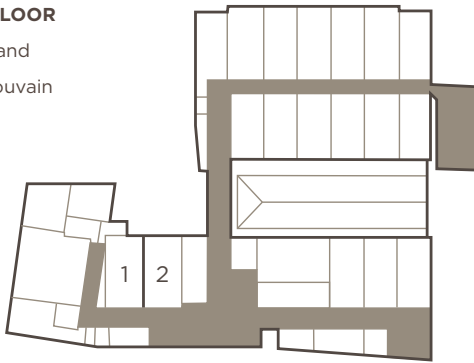

## Meetings & events

- 5 Meeting rooms
- Capacity for up to 80 people
- Suitable for all kinds of events

**1ST FLOOR**

- 1 Gand
- 2 Louvain

**2ND FLOOR**

- 1 Liege
- 2 Bruges
- 3 Charleroi

MEETING ROOM NAME	AREA		square	u-shape	theatre	cabaret *	classroom	cocktail	dinner	DAYLIGHT
	M <sup>2</sup>	FEET								
Charleroi	40	430	16	16	30	-	20	60	-	Yes
Liege	70	463	35	32	60	35	45	100	-	Yes
Bruges	70	754	35	32	60	35	45	100	-	Yes
Louvain (Boardroom)	35	377	8	-	-	-	-	-	-	Yes
Gand (Boardroom)	35	377	9	9	-	-	-	-	-	Yes
Top Floor	150	1.614	-	-	-	-	-	150	130	Yes