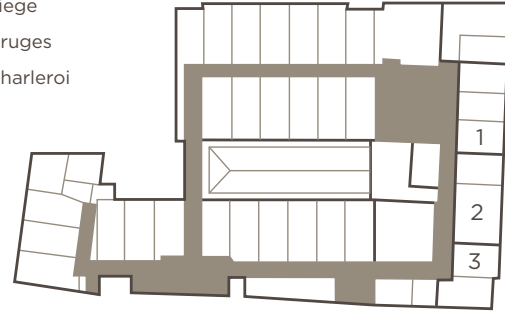

## Meetings & events

- 5 Meeting rooms
- Capacity for up to 80 people
- Suitable for all kinds of events

**1ST FLOOR**

- 1 Gand
- 2 Louvain

**2ND FLOOR**

- 1 Liege
- 2 Bruges
- 3 Charleroi

MEETING ROOM NAME	AREA		square	u-shape	theatre	cabaret *	classroom	cocktail	dinner	DAYLIGHT
	M <sup>2</sup>	FEET								
Charleroi	40	430	16	16	30	-	20	60	-	Yes
Liege	70	463	35	32	60	35	45	100	-	Yes
Bruges	70	754	35	32	60	35	45	100	-	Yes
Louvain (Boardroom)	35	377	8	-	-	-	-	-	-	Yes
Gand (Boardroom)	35	377	9	9	-	-	-	-	-	Yes
Top Floor	150	1.614	-	-	-	-	-	150	130	Yes