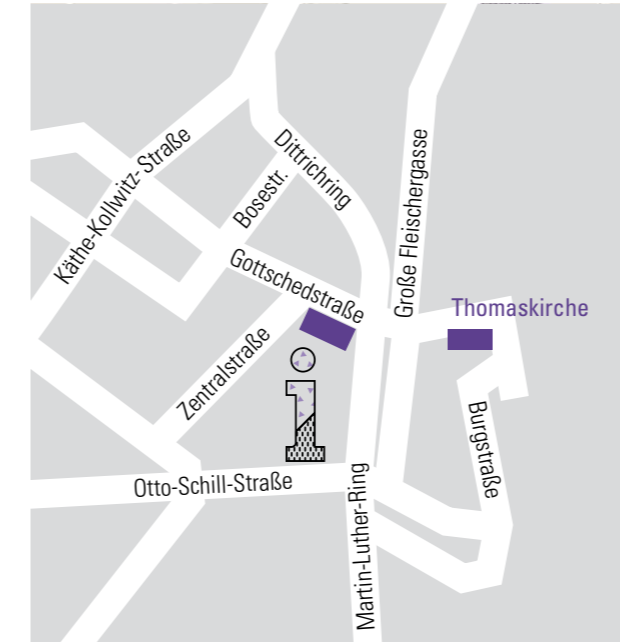

NOTIZEN / FOR YOUR NOTES

A large area of dotted lines for taking notes.

Location

Gottschedstraße 1
04109 Leipzig
Germany

Guest Parking

Tiefgarage

Contact Information

Innside.com
innside.leipzig@melia.com
T. +49 (0) 341 393 767 0
F. +49 (0) 341 393 767 999