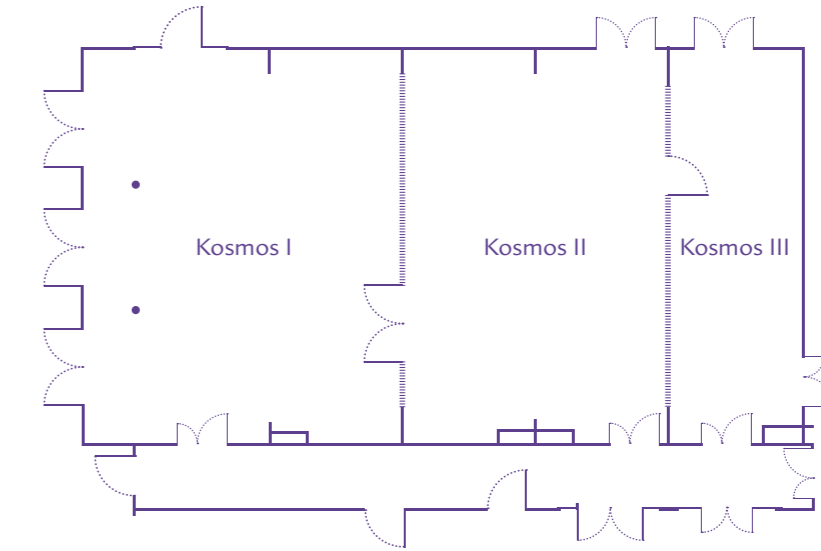

Classic conference or creative workshop?

Our multi-functional meeting and event rooms are flooded with daylight and can be adapted and combined to meet your requirements.

Equipped with the latest technology (audio, video and Wi-Fi) and well stocked with refreshing drinks and snacks, this is the best place for events large or small and even bigger ideas.

Größen und Kapazitäten | Measurements and capacities

Meetingraum Meeting Room	m² sqm	Breite x Länge (m) Width x Length (m)	Höhe (m) Height (m)	Theater Theatre	Parlament Classroom	Bankett Banquet	Block Boardroom	U-Form U-Shape
KOSMOS I	107	9,50 x 11,50	3,10	48	36	50	18	21
KOSMOS II	95	8,30 x 11,50	3,10	60	30	50	18	15
KOSMOS III	48	4,20 x 11,50	3,10	36	12	24	24	27
KOSMOS I + II	202	17,80 x 11,50	3,10	120	84	108	36	45
KOSMOS II + III	143	12,50 x 11,50	3,10	120	72	72	24	33
KOSMOS I + II + III	250	22,00 x 11,50	3,10	210	96	132	72	51
BIG IDEA SPACE	40	6,10 x 6,50	3,10	Workshop für bis zu 15 Personen