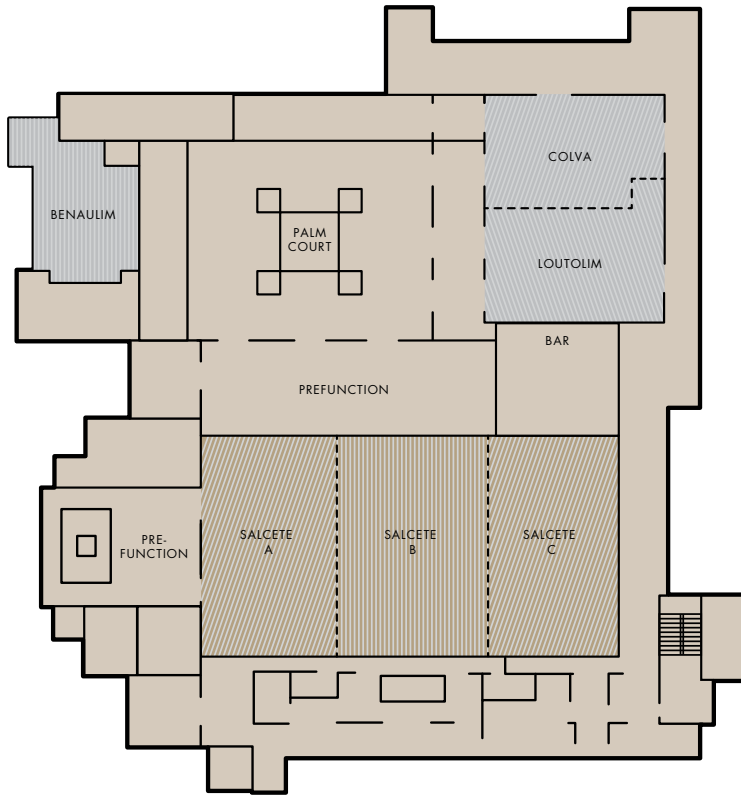

FLOOR PLAN & DIRECTIONS

DIRECTIONS

DRIVING FROM DABOLIM AIRPORT

Once on the Airport Road, turn right onto Zuari Road. Continue on to NH 17B, pass by BITS Pilani K K Birla Goa Campus and turn right onto MDR 43. At the roundabout, take the first exit onto Dabolim - Cavellissim Road / MDR 43. Turn right to stay on Dabolim - Cavellissim Road / MDR 43. Turn right twice and Park Hyatt Goa Resort and Spa will be on the left.