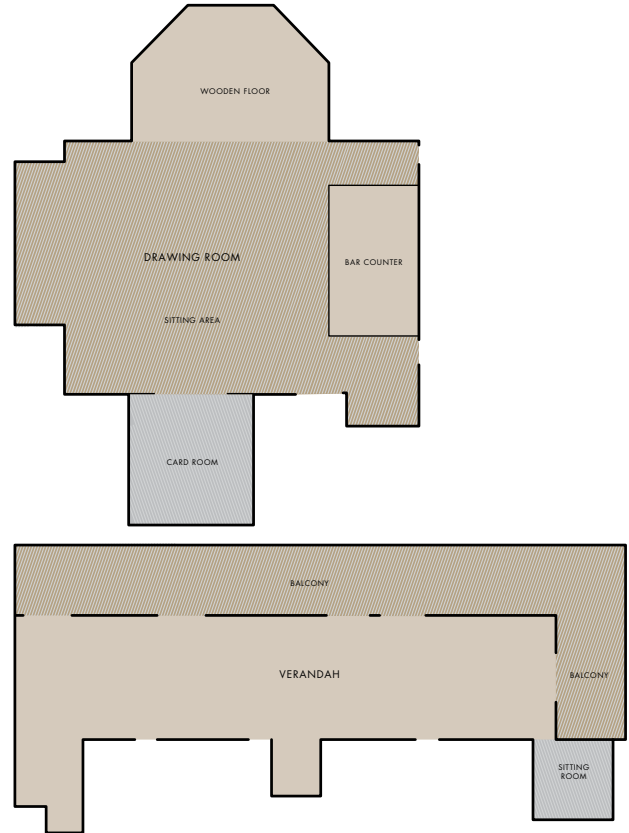

FLOOR PLAN & DIRECTIONS

DIRECTIONS

DRIVING FROM DABOLIM AIRPORT

Once on the Airport Road, turn right onto Zuari Road. Continue on to NH 17B, pass by BITS Pilani K K Birla Goa Campus and turn right onto MDR 43. At the roundabout, take the first exit onto Dabolim - Cavellissim Road / MDR 43. Turn right to stay on Dabolim - Cavellissim Road / MDR 43. Turn right twice and Park Hyatt Goa Resort and Spa will be on the left.