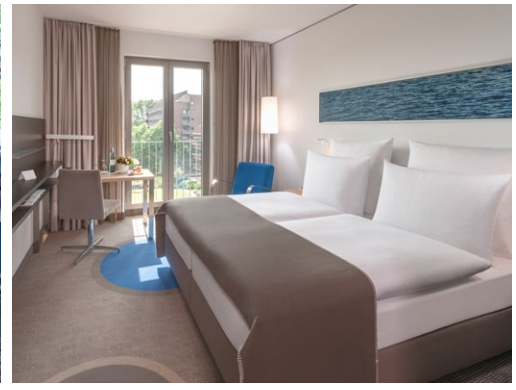

Everything at a glance

Plenty of space for your business

Are you planning a meeting or seminar in Hamburg? In an area of 407 m² we offer six function rooms with the capacity to accommodate up to 220 persons. All rooms are air-conditioned, free of pillars and offer natural daylight. Our professional conference service is at your disposal with advice and practical assistance to ensure the full success of your event!

Our experienced chef de cuisine Jan Filter will make sure that also the culinary aspect of your event will be perfectly met. Allow us to pamper your palates with light regional and seasonal cuisine – either in the form of a diverse choice of buffet dishes for lunch or a menu with table service in our comfortable “EPPO” restaurant.

Close to the centre of the metropolis on the River Elbe

- In the popular and trendy Eppendorf district of Hamburg
- Ideally located between the airport and the city centre
- Public transport to the city centre right in front of the hotel
- Just a few kilometres from exhibition centre, city centre (north), CCH congress centre and railway station
- In immediate neighbourhood of the renowned university clinic in Eppendorf

All of our rooms feature these facilities

- Ca. 3.7 m ceiling height
- At ground level
- Suffused with natural daylight
- Fully air-conditioned and individually adjustable
- No pillars
- Multimedia floor tanks
- Heat and soundproofed windows
- State-of-the-art technology
- WiFi included (in conjunction with an overnight stay/as a participant of a booked event)

Dorint · Hotel · Hamburg-Eppendorf

Martinstraße 72 · 20251 Hamburg

Tel.: +49 40 570150-0 · info.hamburg@dorint.com

[dorint.com/hamburg](https://www.dorint.com/hamburg)

Dorint Hotels Betriebs GmbH · Aachener Straße 1051 · 50858 Köln