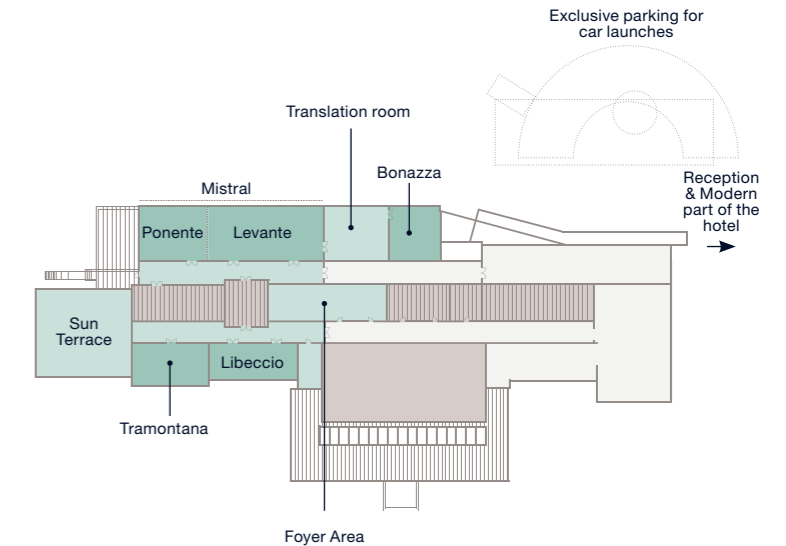

WELLNESS

- Connected indoor (70 sq m) and outdoor swimming pool (213 sq m) with saltwater, whirlpool bath
- Sauna area: Finnish, Turkish and infrared saunas
- 10 treatment rooms with natural daylight
- Fitness facilities
- Luxury Palace Beach in front of the hotel

MEETINGS & EVENTS

- 6 meeting rooms with high ceilings and natural daylight
- 1 Crystal Hall ballroom
- 1 Presidential boardroom
- 3 Private dining rooms: Sophia, Ladies' Saloon and Gentlemen's Saloon
- Wine cellar
- Top-floor terrace overlooking

PLACES OF INTEREST

- Old Venetian town of Piran
- Postojna Cave, Predjama Castle & Skocjan Caves (UNESCO)
- Venice
- Ljubljana
- Trieste & Miramare Castle

DIRECTIONS

- Venice International Airport, 190 km
- Ljubljana Airport, 140 km

Meetings & Events Plan

GROUND FLOOR

MEZZANINE FLOOR

ROOM	FLOOR AREA in sq m	LENGTH in m	WIDTH in m	CEILING HEIGHT in m	RECEPTION	BANQUET	THEATRE	CLASSROOM	U-SHAPE	BOARDROOM
Crystall hall	308	25	11	7	350	180	200	140	70	70
Crystall hall terrace	400	34	9	5.7	350	200	200	140	70	70
Sophia	209	15	14	5	150	80	96	-	-	36
Gentlemen's Saloon	58	11	5	3.6	50	40	30	20	23	24
Ladies' Saloon	63	11	5	3.6	50	40	30	20	23	24
Park	250	21.7	11.5	-	250	100	150	150	70	80
Levante	168	19	8.5	5	150	150	150	120	45	50
Ponente	85	9	8.5	5	70	42	72	45	25	25
Mistral (Levante + Ponente)	253	28	5.5	5	250	200	225	160	70	80
Libeccio	82	14	5.5	3.2	-	-	-	-	-	40
Tramontana	70	11	6	3.2	-	-	-	-	-	24
Bonazza	44	5	8.5	2.7	20	14	20	12	14	12
Foyer Area	50	7.7	6.3	2.7	150	-	-	-	-	-
Presidential boardroom	44	9	4.9	3.2	-	-	-	-	-	20
5th Floor terrace	300	23	15	-	45	45	45	45	30	40
Sun Terrace	209	15	14	-	90	80	80	60	30	40