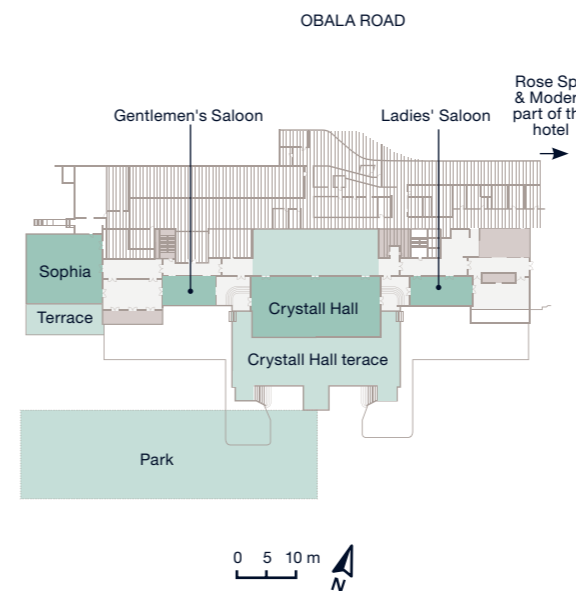

MEETINGS & EVENTS

- 6 meeting rooms with high ceilings and natural daylight
- 1 Crystal Hall ballroom
- 1 Presidential boardroom
- 3 Private dining rooms: Sophia, Ladies' Saloon and Gentlemen's Saloon
- Wine cellar
- Top-floor terrace overlooking

PLACES OF INTEREST

- Old Venetian town of Piran
- Postojna Cave, Predjama Castle & Skocjan Caves (UNESCO)
- Venice
- Ljubljana
- Trieste & Miramare Castle

DIRECTIONS

- Venice International Airport, 190 km
- Ljubljana Airport, 140 km

Meetings & Events Plan

GROUND FLOOR

MEZZANINE FLOOR

ROOM	FLOOR AREA in sq m	LENGTH in m	WIDTH in m	CEILING HEIGHT in m	RECEPTION	BANQUET	THEATRE	CLASSROOM	U-SHAPE	BOARDROOM
Crystall hall	308	25	11	7	350	180	200	140	70	70
Crystall hall terrace	400	34	9	5.7	350	200	200	140	70	70
Sophia	209	15	14	5	150	80	96	-	-	36
Gentlemen's Saloon	58	11	5	3.6	50	40	30	20	23	24
Ladies' Saloon	63	11	5	3.6	50	40	30	20	23	24
Park	250	21.7	11.5	-	250	100	150	150	70	80
Levante	168	19	8.5	5	150	150	150	120	45	50
Ponente	85	9	8.5	5	70	42	72	45	25	25
Mistral (Levante + Ponente)	253	28	5.5	5	250	200	225	160	70	80
Libeccio	82	14	5.5	3.2	-	-	-	-	-	40
Tramontana	70	11	6	3.2	-	-	-	-	-	24
Bonazza	44	5	8.5	2.7	20	14	20	12	14	12
Foyer Area	50	7.7	6.3	2.7	150	-	-	-	-	-
Presidential boardroom	44	9	4.9	3.2	-	-	-	-	-	20
5th Floor terrace	300	23	15	-	45	45	45	45	30	40
Sun Terrace	209	15	14	-	90	80	80	60	30	40