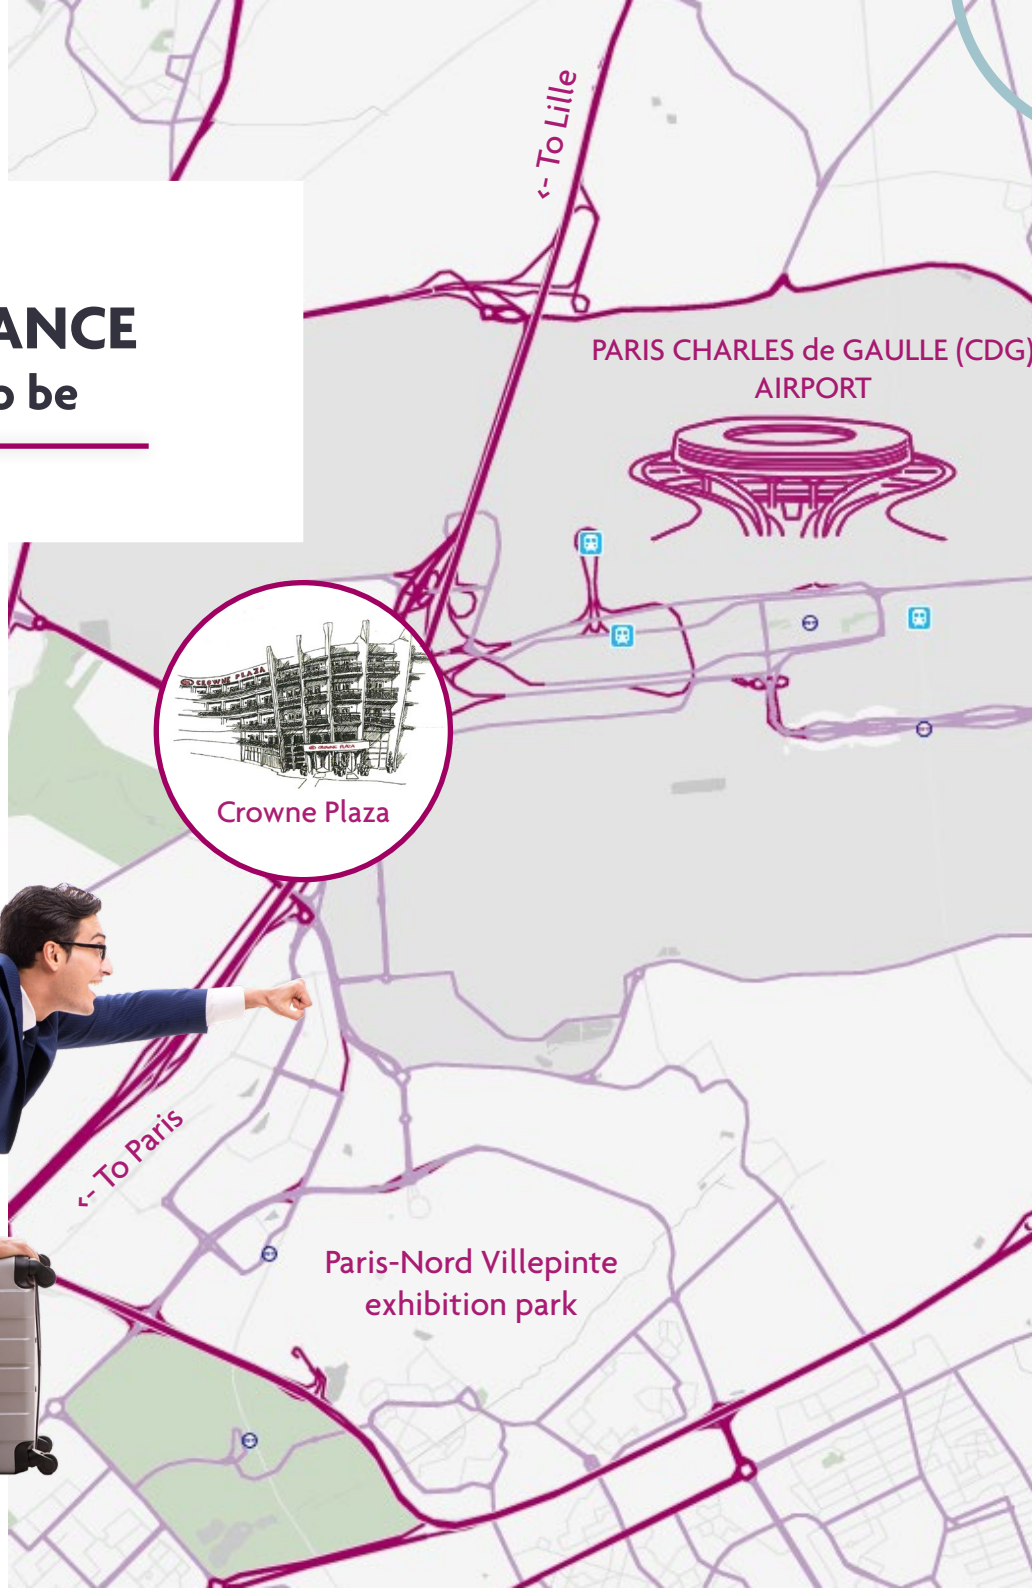

CROWNE PLAZA
AN IHG® HOTEL
PARIS - CHARLES DE GAULLE

FEEL JUST
AS IF YOU WERE
at home!

**LIFE
DOESN'T HAVE
TO STOP
WHEN
BUSINESS BEGINS**

**WE'RE ALL
BUSINESS,**
mostly

ROISSY EN FRANCE

The new Spot to be

HOW TO COME ?

- Located in Roissy en France
- Adress : 8 allée du Verger, 95700 Roissy-en-France
- GPS coordinates :
lat. 49° 0' 1" - long. 2° 31' 8"

NEARBY...

→ Aéroport Charles de Gaulle : 3,5 km

LAST BUT NOT LEAST :

Free Airport shuttle from and to the airport Terminal 2/Gare TGV.

Just a stone's throw from :

- Parc des Expositions : 10 min / 3 km
- Le Bourget : 15 min / 10 km
- Chantilly : 20 min / 25 km
- Parc Asterix : 20 min / 25 km