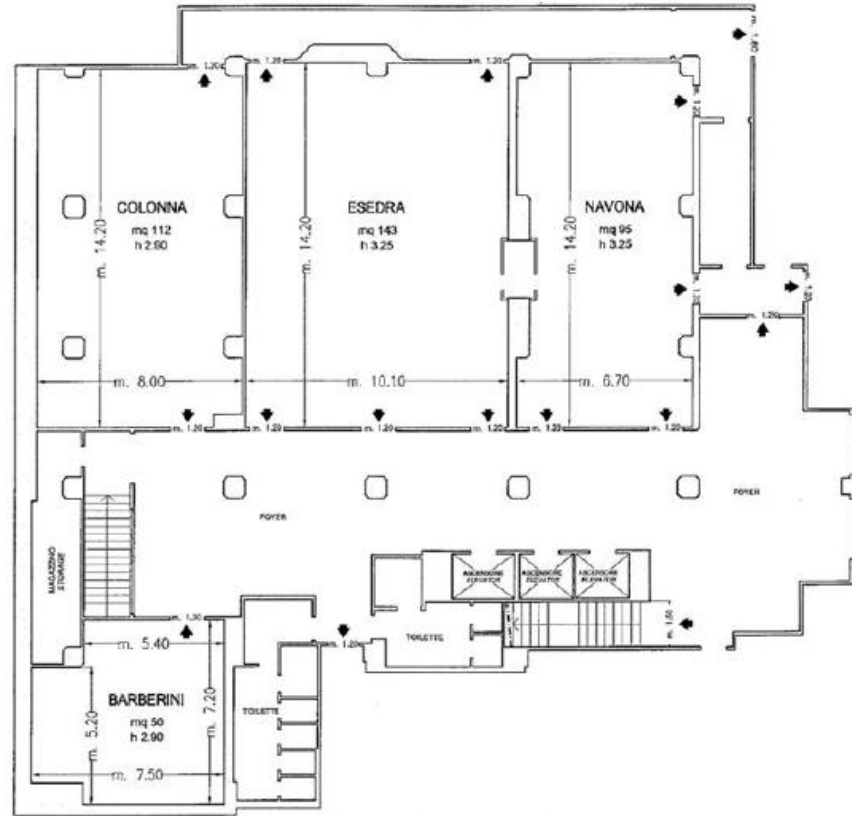

Metropole

ROMA

Piano -1 / Basement

Piano Terra / Ground Floor

Piano -2 / Floor -2

◆ Uscite di sicurezza / Emergency Exits

--- Finestre / Windows

==== Paredi mobili / Modular Walls

□ Colonne / Columns