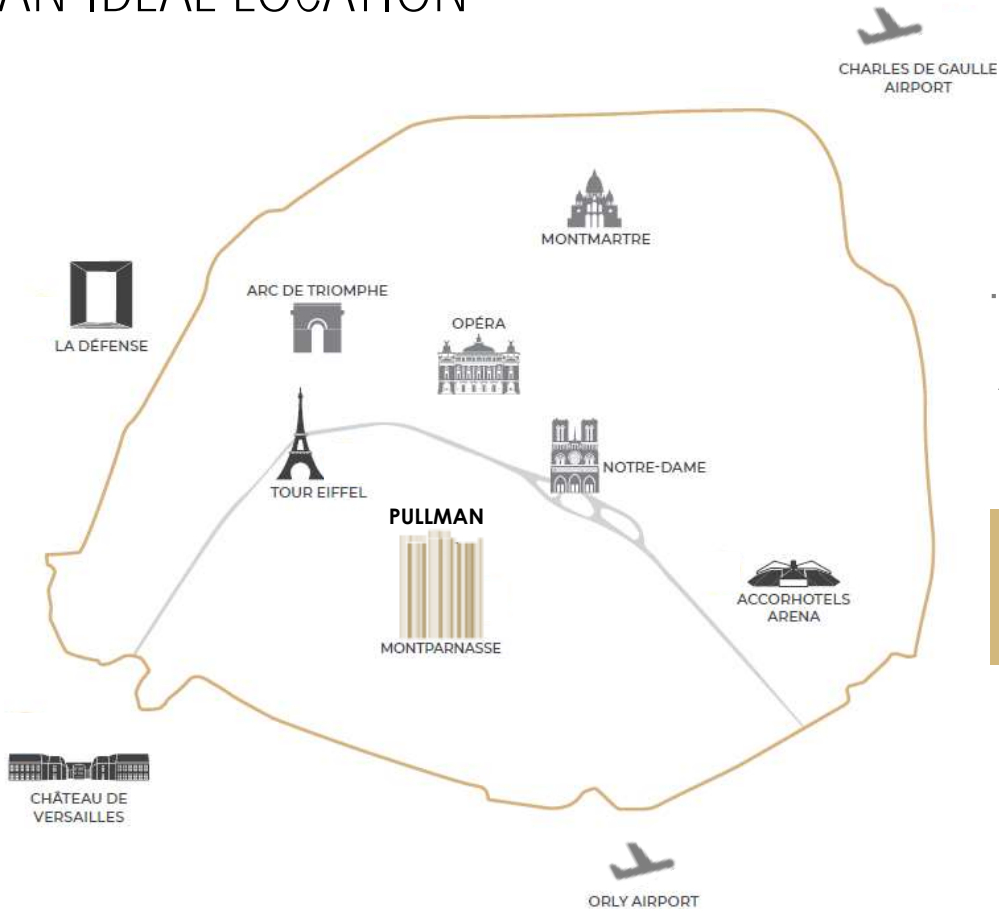

CONTACTS

DREAM

PLAY

MEET

SLEEP

EAT

WELCOME

DESTINATION
MONTPARNASSE

HOME

AN IDEAL LOCATION

CHARLES DE GAULLE
AIRPORT

Orly Airport: 35 min
CDG Airport: 1h
Airport shuttles in front
of the hotel

Montparnasse train
station
100m

Metro lines 4, 6, 12, 13 &
bus lines
2 minutes

A perfect location to explore Paris' streets, visit iconic monuments, enjoy a coffee in Saint-Germain-des-Près or shop at Le Bon Marché.