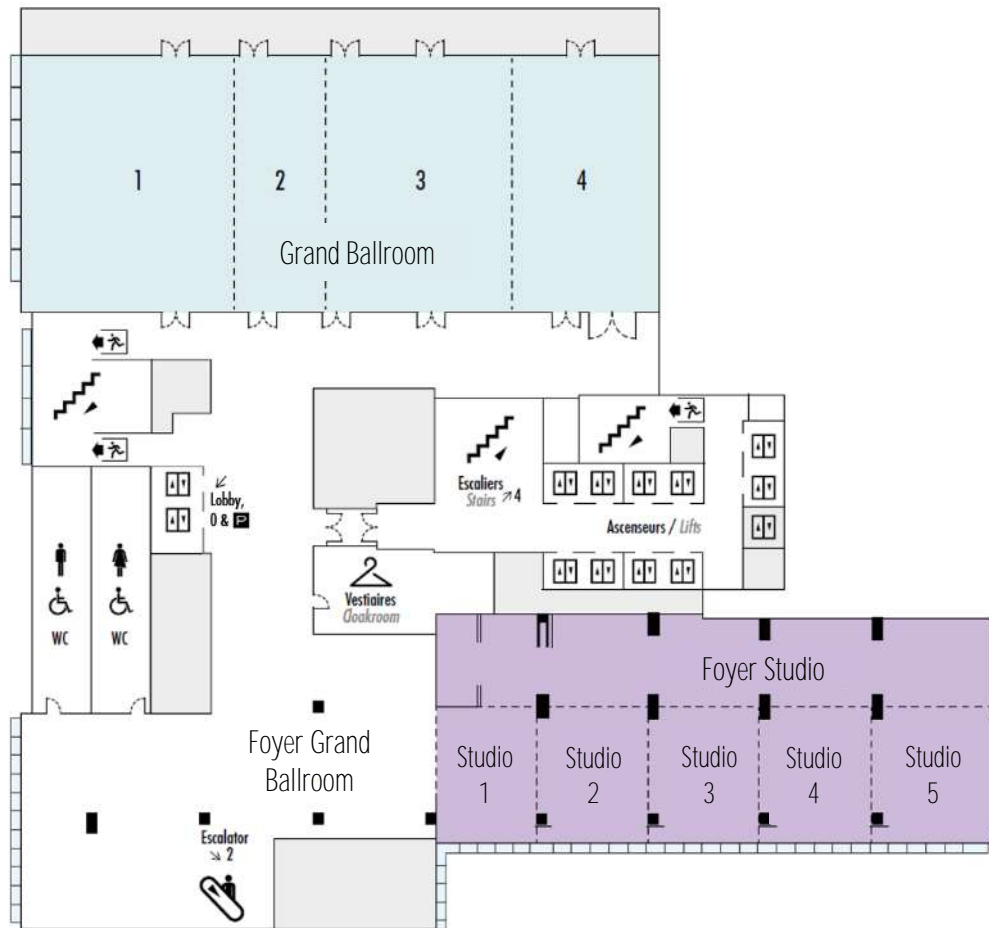

COMING NEXT...

- Event Center 1
- 1 additional floor
- 1 500m² of playful meeting & banqueting facilities

CONTACTS

DREAM

PLAY

MEET

SLEEP

EAT

WELCOME

DESTINATION
MONTPARNASSE

HOME

EVENT CENTER 2

Level 03

- CONTACTS ●
- DREAM ●
- PLAY ●
- MEET ●
- SLEEP ●
- EAT ●
- WELCOME ●
- DESTINATION MONTPARNASSE ●
- HOME ●

EVENT CENTER 2

- CONTACTS ●
- DREAM ●
- PLAY ●
- MEET ○
- SLEEP ●
- EAT ●
- WELCOME ●
- DESTINATION MONTPARNASSE ●
- HOME ●

EVENT CENTER 2 – ROOM CAPACITY

ROOMS	SURFACE (SQM)	HEIGHT (M)	 THEATER	 CLASSROOM	 U-SHAPE	 BOARD	 CABARET	 BANQUET ROUNDS	 SEATED BUFFET	 COCKTAIL
LEVEL III - EVENT CENTER BALLROOM & STUDIOS										
Grand Ballroom	742	7	726	336	-	-	308	624	504	715
Grand Ballroom 1	246	7	192	96	-	-	98	192	156	220
Grand Ballroom 2	107	7	108	40	-	-	56	96	72	105
Grand Ballroom 3	216	7	192	96	-	-	98	192	156	200
Grand Ballroom 4	171	7	144	64	-	-	77	144	108	160
Grand Ballroom 1-2	355	7	315	175	-	-	161	300	264	300
Grand Ballroom 1-2-3	571	7	529	256	-	-	224	480	408	530
Grand Ballroom 2-3	323	7	310	160	-	-	140	288	240	305
Grand Ballroom 2-3-4	494	7	473	240	-	-	224	432	360	470
Grand Ballroom 3-4	387	7	374	192	-	-	189	324	288	360
Foyer Grand Ballroom	450	-	-	-	-	-	-	-	-	370
Studio	327	3	-	-	-	-	98	240	240	276
Studio 1 to 5	from 54	3	42	18	16	20	28	48	48	60
Studio 1-2	121	3	88	32	-	-	56	96	96	110
Studio 1-2-3	189	3	136	48	-	-	84	144	144	170
Studio 1-2-3-4	257	3	-	-	-	-	91	192	192	220
Studio 2-3	134	3	88	32	-	-	56	96	96	110
Studio 2-3-4	202	3	136	48	-	-	84	144	144	170
Studio 2-3-4-5	273	3	-	-	-	-	91	192	192	220
Studio 3-4	135	3	88	32	-	-	56	96	96	110
Studio 3-4-5	206	3	136	-	-	-	84	144	144	170
Studio 4-5	135	3	88	32	-	-	56	96	96	110
Foyer Studio	150	2,5	-	-	-	-	-	-	-	120
Grand Studio	477	2,5 - 3	-	-	-	-	-	336	336	390
Foyer Grand Ballroom + Grand Studio	927	-	-	-	-	-	-	-	-	850