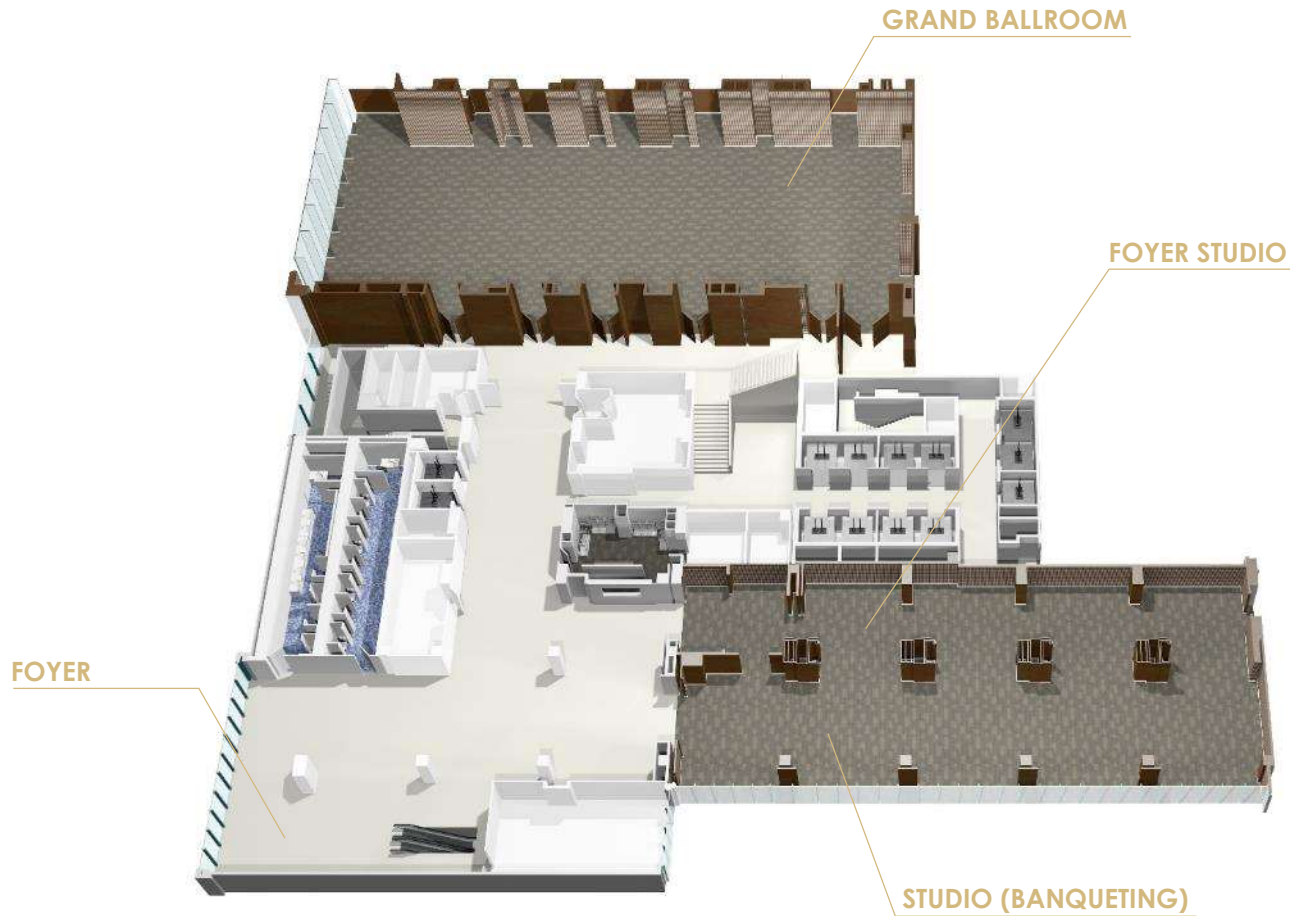

COMING NEXT...

- Event Center 1
- 1 additional floor
- 1 500m² of playful meeting & banqueting facilities

CONTACTS

DREAM

PLAY

MEET

SLEEP

EAT

WELCOME

DESTINATION
MONTPARNASSE

HOME

EVENT CENTER 2

Level 03

- CONTACTS ●
- DREAM ●
- PLAY ●
- MEET ●
- SLEEP ●
- EAT ●
- WELCOME ●
- DESTINATION MONTPARNASSE ●
- HOME ●

EVENT CENTER 2

- CONTACTS ●
- DREAM ●
- PLAY ●
- MEET ○
- SLEEP ●
- EAT ●
- WELCOME ●
- DESTINATION MONTPARNASSE ●
- HOME ●

EVENT CENTER 2 – ROOM CAPACITY

ROOMS	SURFACE (SQM)	HEIGHT (M)	 THEATER	 CLASSROOM	 U-SHAPE	 BOARD	 CABARET	 BANQUET ROUNDS	 SEATED BUFFET	 COCKTAIL
LEVEL III - EVENT CENTER BALLROOM & STUDIOS										
Grand Ballroom	742	7	726	336	-	-	308	624	504	715
Grand Ballroom 1	246	7	192	96	-	-	98	192	156	220
Grand Ballroom 2	107	7	108	40	-	-	56	96	72	105
Grand Ballroom 3	216	7	192	96	-	-	98	192	156	200
Grand Ballroom 4	171	7	144	64	-	-	77	144	108	160
Grand Ballroom 1-2	355	7	315	175	-	-	161	300	264	300
Grand Ballroom 1-2-3	571	7	529	256	-	-	224	480	408	530
Grand Ballroom 2-3	323	7	310	160	-	-	140	288	240	305
Grand Ballroom 2-3-4	494	7	473	240	-	-	224	432	360	470
Grand Ballroom 3-4	387	7	374	192	-	-	189	324	288	360
Foyer Grand Ballroom	450	-	-	-	-	-	-	-	-	370
Studio	327	3	-	-	-	-	98	240	240	276
Studio 1 to 5	from 54	3	42	18	16	20	28	48	48	60
Studio 1-2	121	3	88	32	-	-	56	96	96	110
Studio 1-2-3	189	3	136	48	-	-	84	144	144	170
Studio 1-2-3-4	257	3	-	-	-	-	91	192	192	220
Studio 2-3	134	3	88	32	-	-	56	96	96	110
Studio 2-3-4	202	3	136	48	-	-	84	144	144	170
Studio 2-3-4-5	273	3	-	-	-	-	91	192	192	220
Studio 3-4	135	3	88	32	-	-	56	96	96	110
Studio 3-4-5	206	3	136	-	-	-	84	144	144	170
Studio 4-5	135	3	88	32	-	-	56	96	96	110
Foyer Studio	150	2,5	-	-	-	-	-	-	-	120
Grand Studio	477	2,5 - 3	-	-	-	-	-	336	336	390
Foyer Grand Ballroom + Grand Studio	927	-	-	-	-	-	-	-	-	850