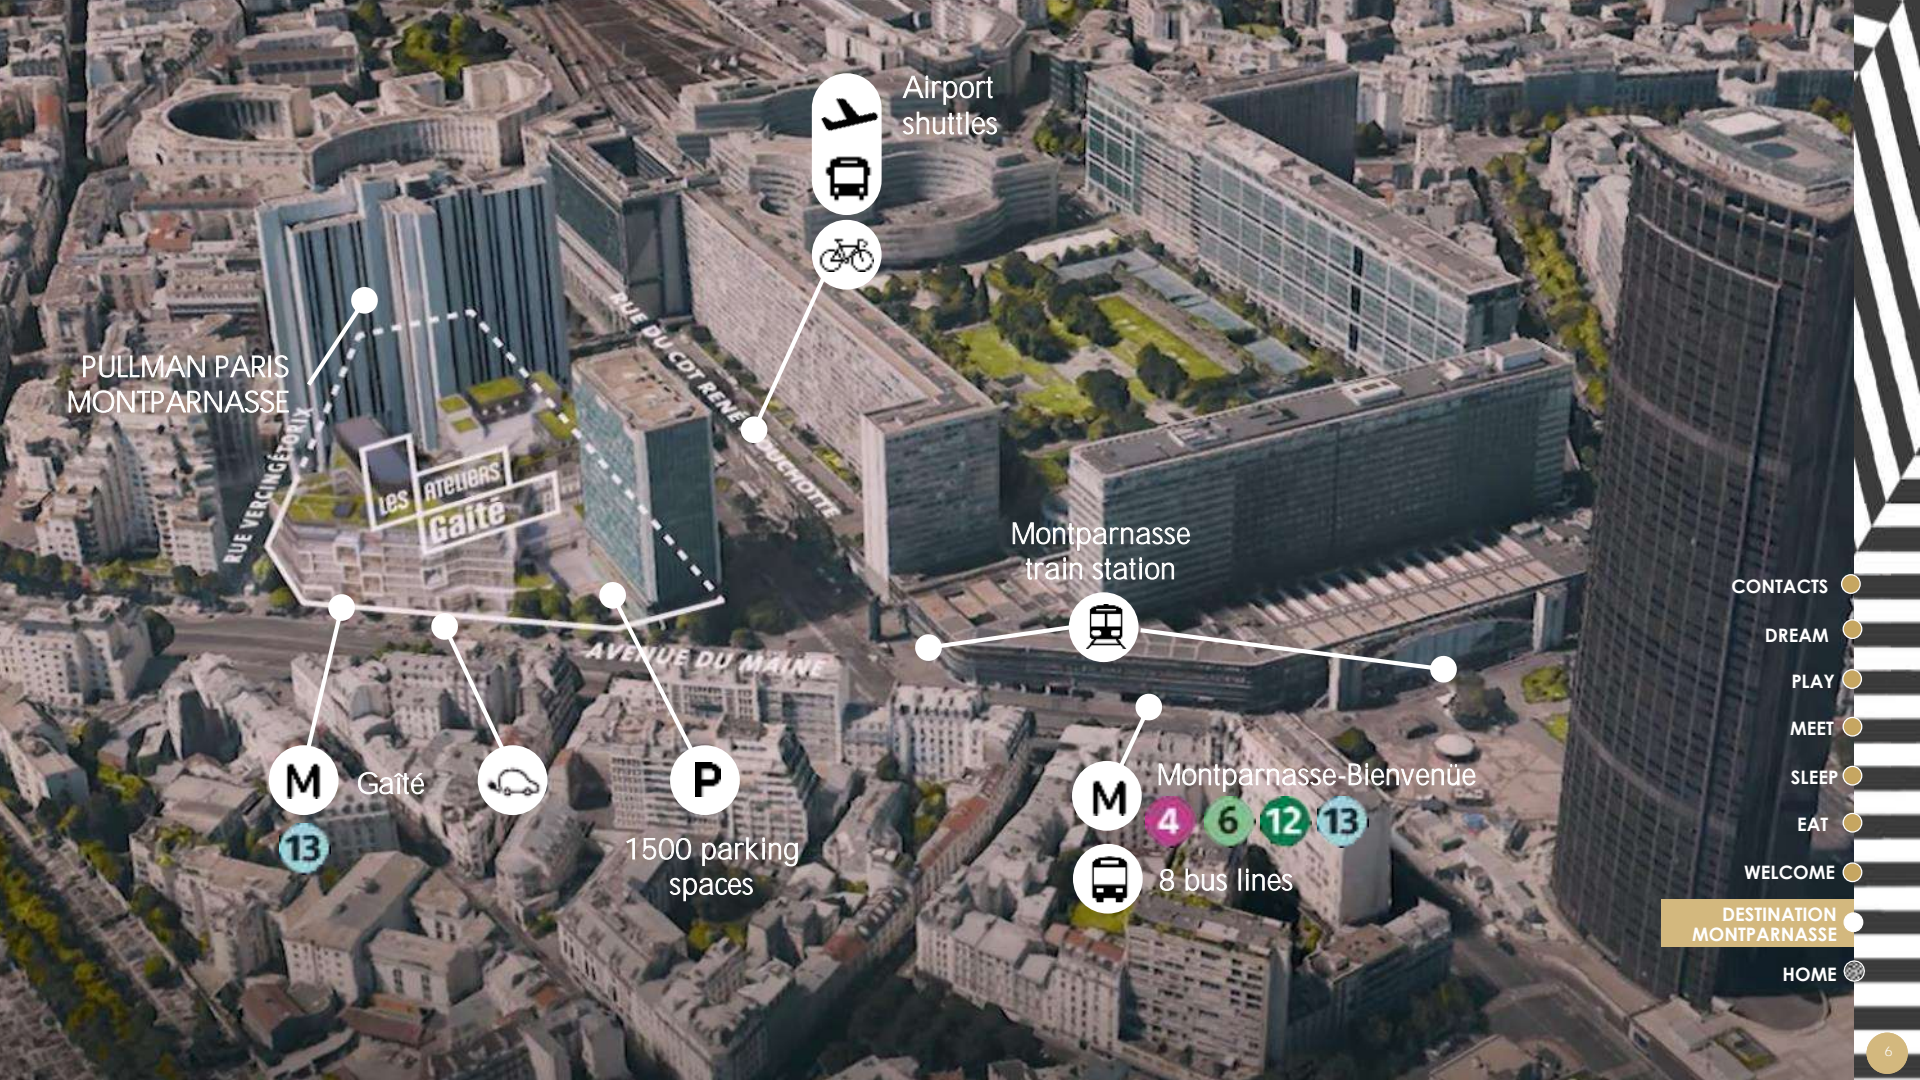

PULLMAN PARIS
MONTPARNASSE