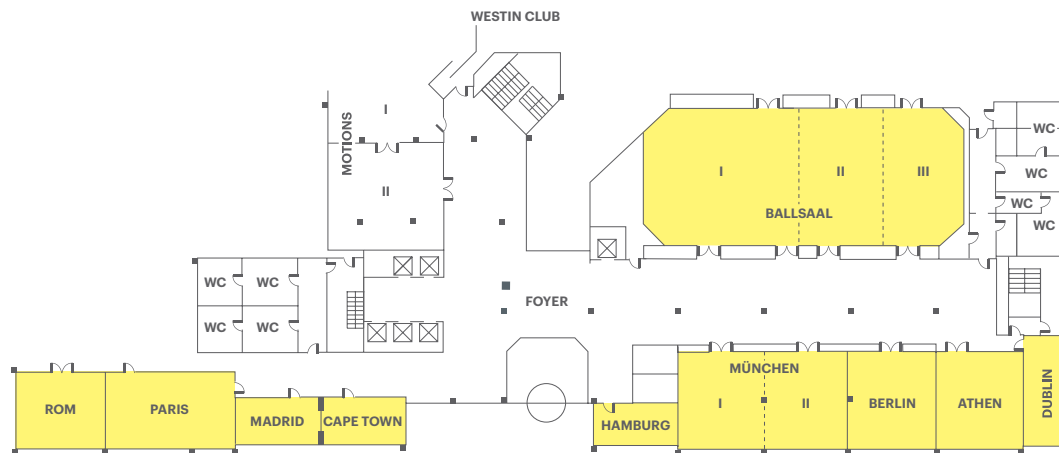

**THE WESTIN GRAND
FRANKFURT**

Konrad-Adenauer-Str. 7
60313 Frankfurt am Main
Germany

T +49 69.2981.0
F +49.69.2981.810

E Event.Frankfurt@westin.com
westingrandfrankfurt.com

Floor Plans + Capacity Chart

ROOMNAME	TOTAL IN M²	LENGTH IN M	WIDTH IN M	HEIGHT IN M	BANKETT	SCHOOLROOM	THEATER	U-SHAPE	BLOCK	DAYLIGHT
BALLSAAL	370	30.15	13.98	4.36	320	250	450			NO
BALLSAAL I	189	15.35	13.98	4.36	120	99	200	50	50	NO
BALLSAAL II	94	7.32	13.98	4.36	70	50	100	30	32	NO
BALLSAAL III	84	7.48	13.98	4.36	50	50	90	30	32	NO
BALLSAAL I + II	293	22.67	13.98	4.36	190	200	300	70	80	NO
BALLSAAL II+ III	186	14.80	13.98	4.36	120	90	200	50	50	NO
FOYER	716	76.20	30.20	3.14						NO
MUENCHEN I	69	15.52	8.80	3.14	50	30	60	20	26	YES
MUENCHEN II	68	7.82	8.80	3.14	50	30	60	20	26	YES
MUENCHEN I + II	138	7.70	8.80	3.14	100	70	110			YES
BERLIN	71	7.21	8.40	3.14	50	30	60	20	26	YES
ATHEN	64	7.21	7.25	3.14	50	30	60	20	26	YES
DUBLIN	37	9.75	3.70	3.14						BOARDROOM FOR 20 PARTICIPANTS YES
PARIS	80	11.72	7.25	3.14	50	45	70	26	32	YES
ROM	53	7.21	7.25	3.14		24	35	20	20	YES
MADRID	33	7.82	4.18	3.14						BOARDROOM FOR 10 PARTICIPANTS YES
CAPE TOWN	33	7.80	4.18	3.14						BOARDROOM FOR 10 PARTICIPANTS YES
HAMBURG	29	7.10	3.70	3.14						BOARDROOM FOR 14 PARTICIPANTS YES
RESTAURANT MOTIONS I	209	20.38	11.46	3.14						RESTAURANT WITH 90 SEATS YES
RESTAURANT MOTIONS II	106	9.56	10.68	3.14						RESTAURANT WITH 65 SEATS YES
RESTAURANT MOTIONS I + II	315	29.94		3.14						RESTAURANT WITH 155 SEATS YES