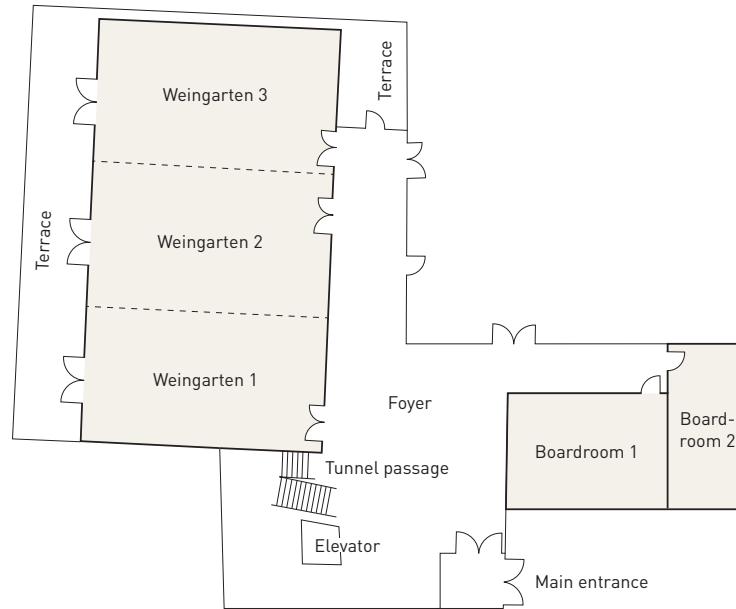

LOISIUM LANGENLOIS

MEETING & EVENTSPACES

ROOMS AND SEATING

U-Shape

Boardstyle

Banquet

Class Room

Theatre

Cocktail

Height in m

Size in m²

	U-Shape	Boardstyle	Banquet	Class Room	Theatre	Cocktail	Height in m	Size in m ²
BOARDROOM 1	16	14	-	24	36	-	3,00	52
BOARDROOM 2	-	12	-	-	-	-	3,00	35
WEINGARTEN 1 / 2 / 3	25	20	50	36	60	70	5,35	82
WEINGARTEN 1-3	65	-	150	100	180	218	5,35	246
WEINGARTEN 1+2 / 2+3	44	40	100	66	120	140	5,35	164